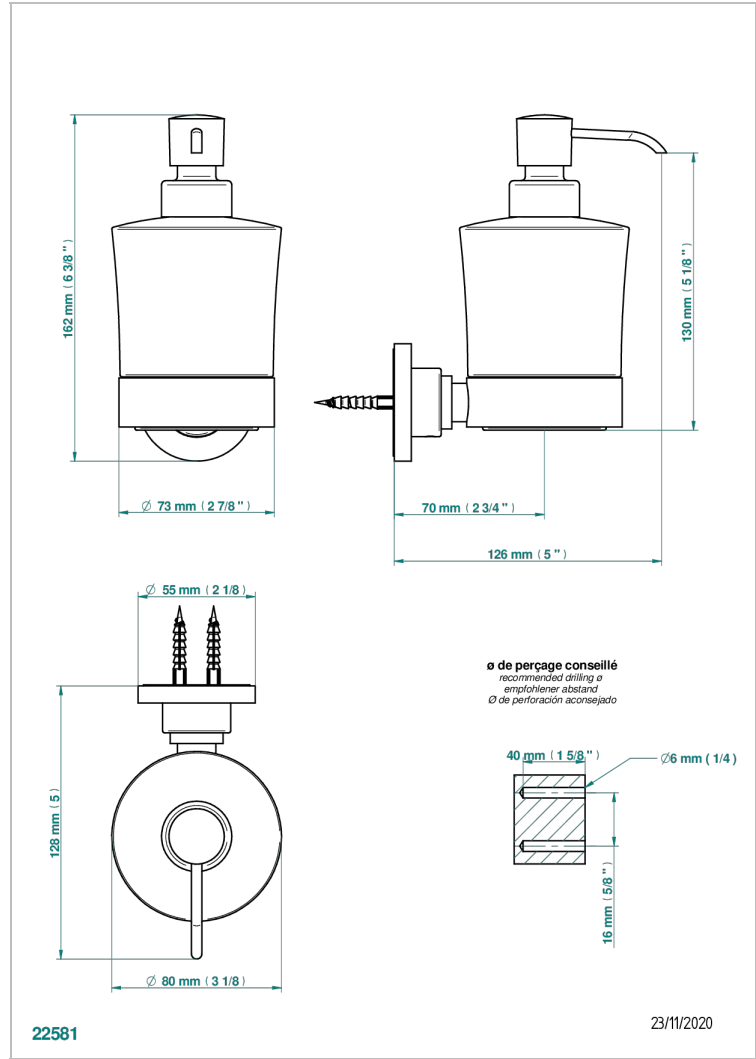

MONTAIGNE GRAND ANTIQUE MARBLE

G3R-613

wall liquid soap dispenser

THG[®]
PARIS

CHARACTERISTIC

- Montaigne Grand Antique marble
- wall liquid soap dispenser

AVAILABLE FINITIONS

Black ceram - D30
Blush PVD - H62
Brass color PVD - H49
Brown bronze color PVD - F33
Chrome polished - A02
Chrome polished / gold polished - G02