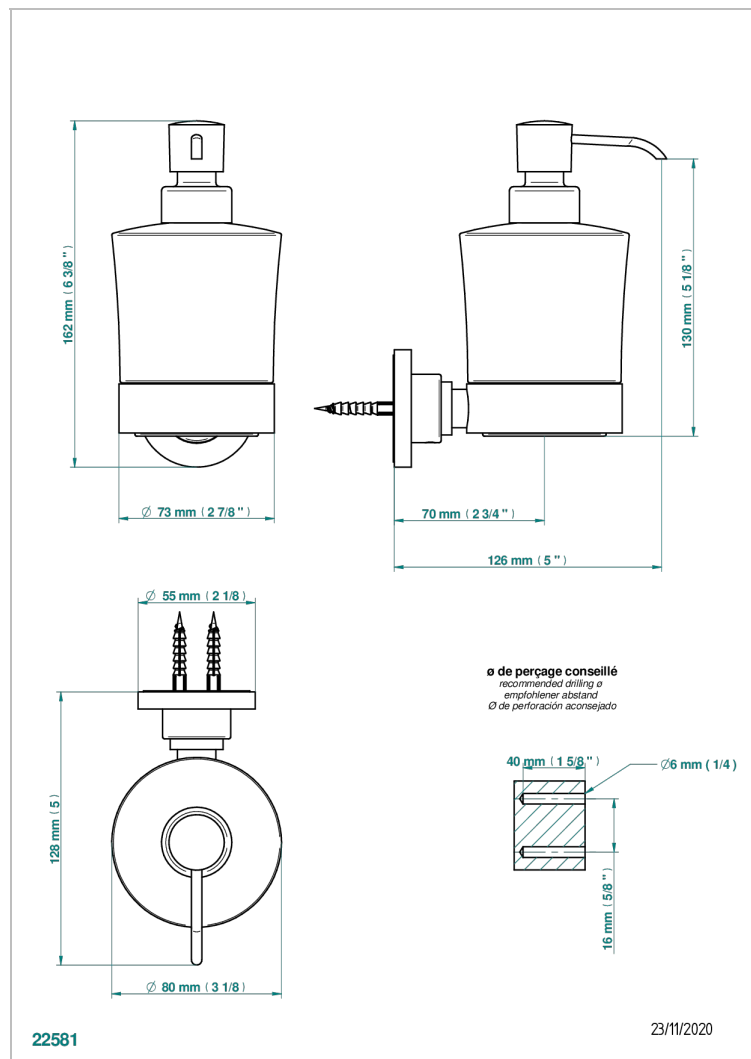

MONTAIGNE GRAND ANTIQUE MARBLE

G3R-613

Wall mounted liquid soap dispenser

CHARACTERISTIC

- Montaigne Grand Antique marble
- Wall mounted liquid soap dispenser

AVAILABLE FINITIONS

Antique nickel - H28
Black ceram - D30
Blush PVD - H62
Brass color PVD - H49
Brown bronze color PVD - F33
Gold color PVD - H52