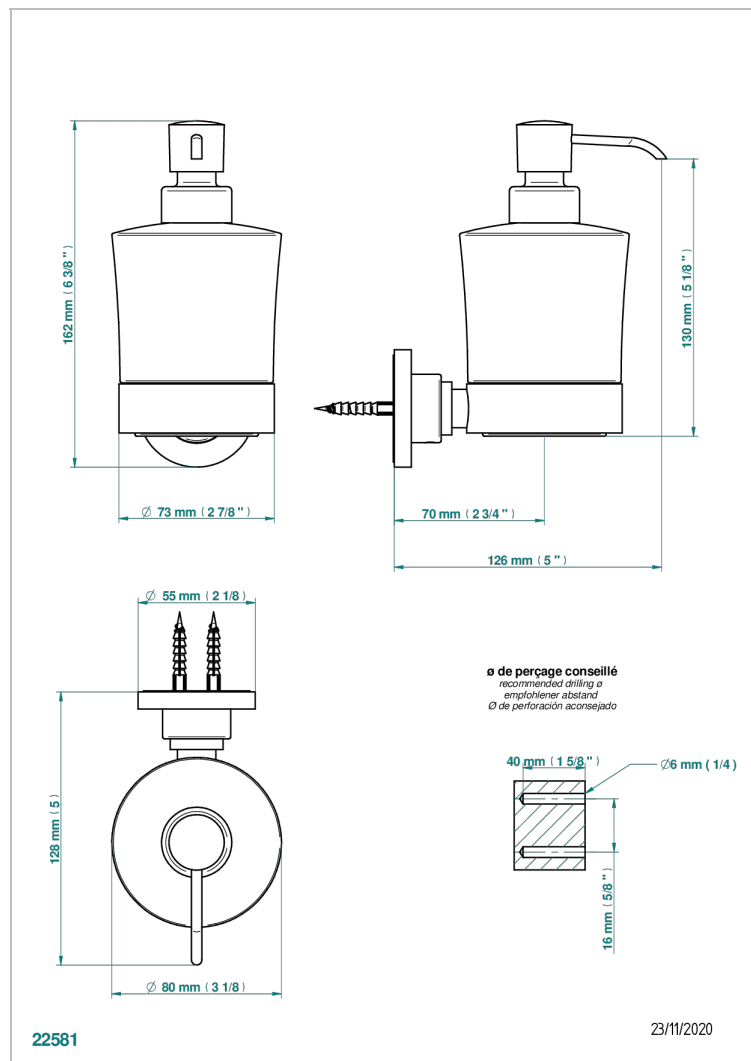

MONTAIGNE GRAND ANTIQUE MARBLE

G3R-613

Wall mounted liquid soap dispenser

CHARACTERISTIC

- Montaigne Grand Antique marble
- Wall mounted liquid soap dispenser

AVAILABLE FINITIONS

Antique nickel - H28
Black ceram - D30
Blush PVD - H62
Brass color PVD - H49
Brown bronze color PVD - F33
Gold color PVD - H52