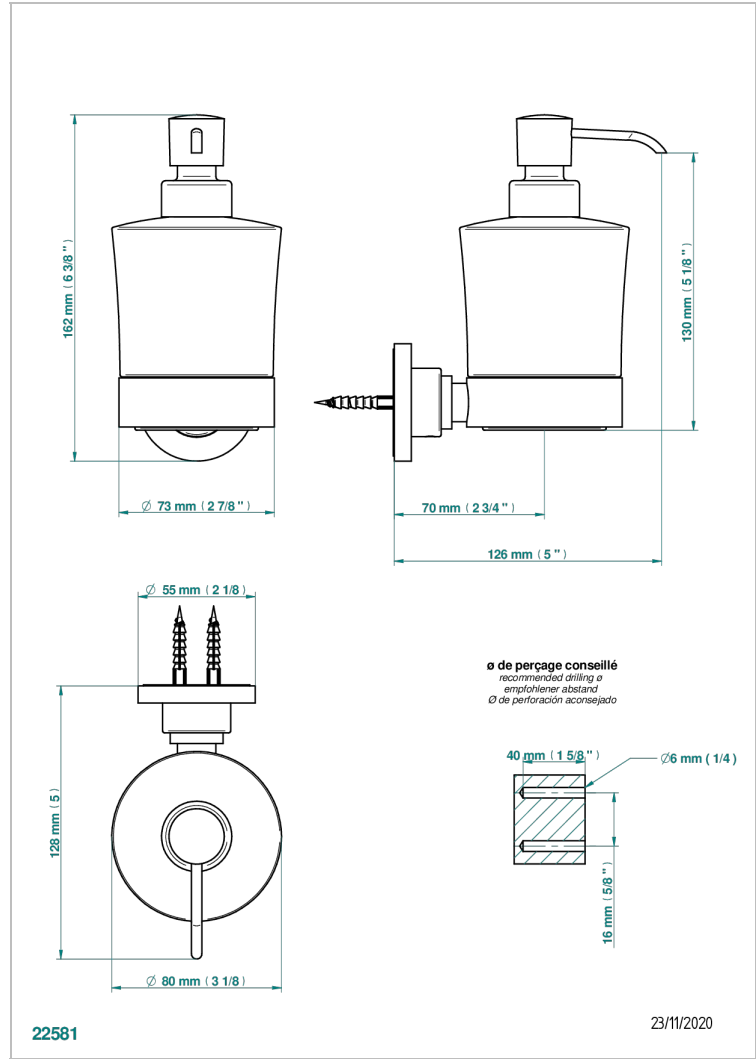

MONTAIGNE GRAND ANTIQUE MARBLE

G3R-613

壁挂式皂液器

THG[®]
PARIS

特色

- Montaigne Grand Antique marble
- 壁挂式皂液器

可选饰面

Black ceram - D30
Blush PVD - H62
Graphite PVD - H64
Matt Umber PVD - H67
Matt blush PVD - H60
Matt graphite PVD - H65