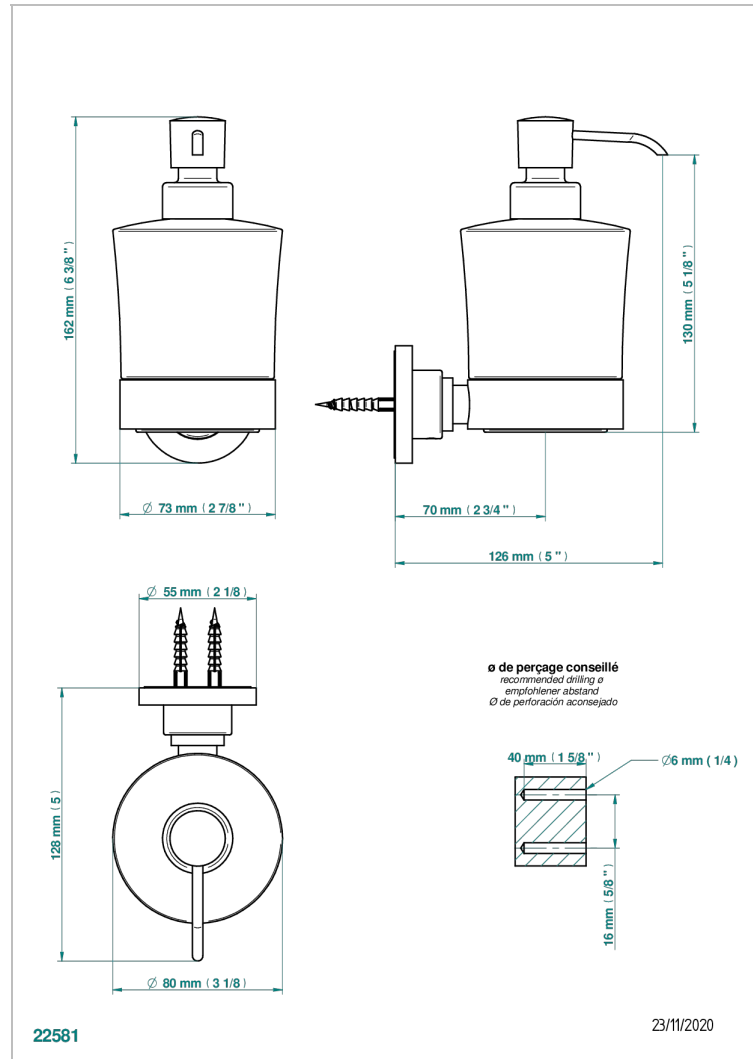

POMME GOLD LUSTER CRYSTAL

A46-613

wall liquid soap dispenser

THG[®]
PARIS

CHARACTERISTIC

- Pomme Gold luster crystal
- wall liquid soap dispenser

AVAILABLE FINITIONS

Black ceram - D30
Blush PVD - H62
Brass color PVD - H49
Brown bronze color PVD - F33
Chrome polished - A02
Chrome polished / gold polished - G02