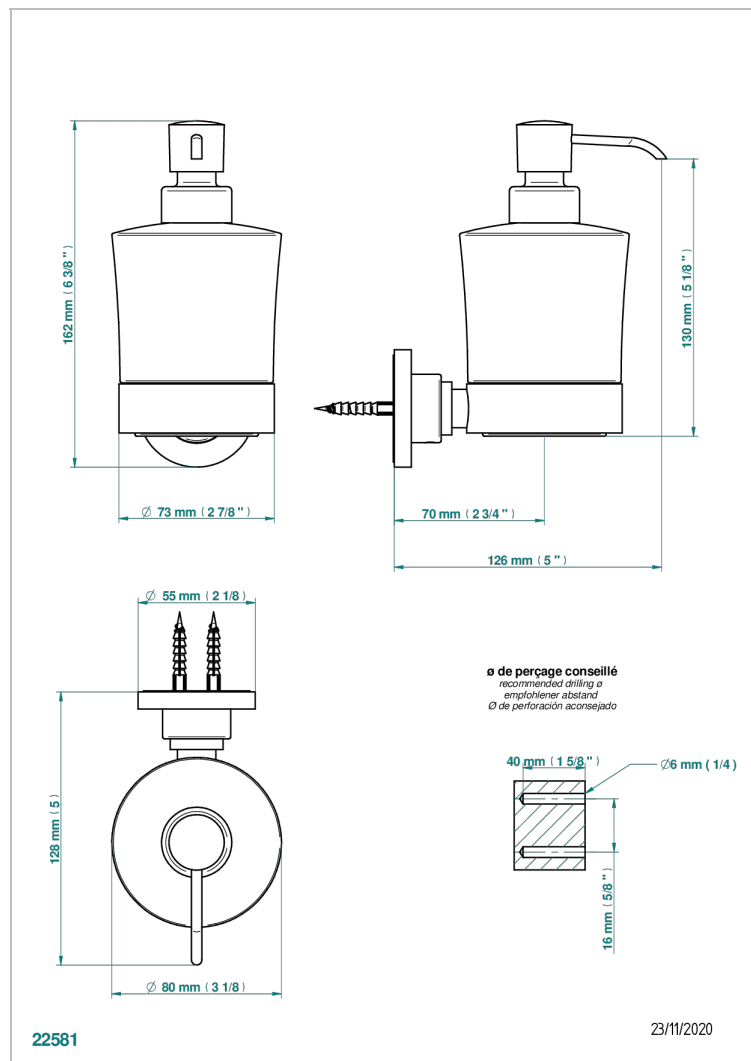

POMME GOLD LUSTER CRYSTAL

A46-613

Wall mounted liquid soap dispenser

CHARACTERISTIC

- Pomme Gold luster crystal
- Wall mounted liquid soap dispenser

AVAILABLE FINITIONS

Antique nickel - H28
Black ceram - D30
Blush PVD - H62
Brass color PVD - H49
Brown bronze color PVD - F33
Gold color PVD - H52