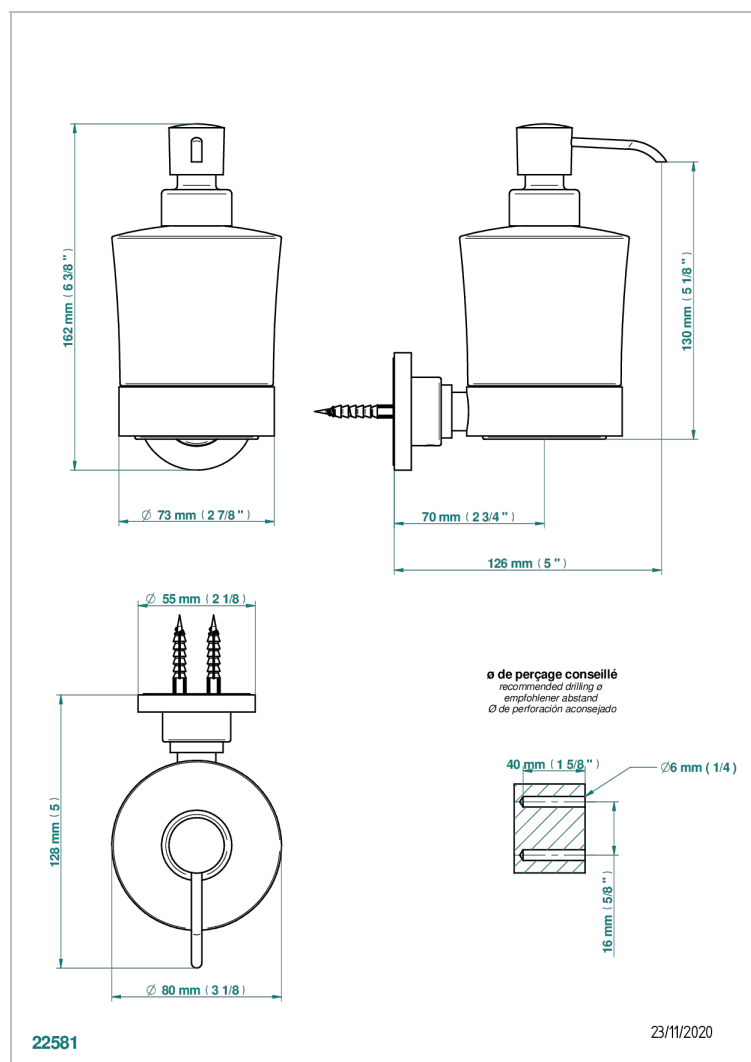

POMME CLEAR SATIN CRYSTAL

A42-613

Wall mounted liquid soap dispenser

CHARACTERISTIC

- Pomme Clear satin crystal
- Wall mounted liquid soap dispenser

AVAILABLE FINITIONS

Antique nickel - H28
Black ceram - D30
Blush PVD - H62
Brass color PVD - H49
Brown bronze color PVD - F33
Gold color PVD - H52