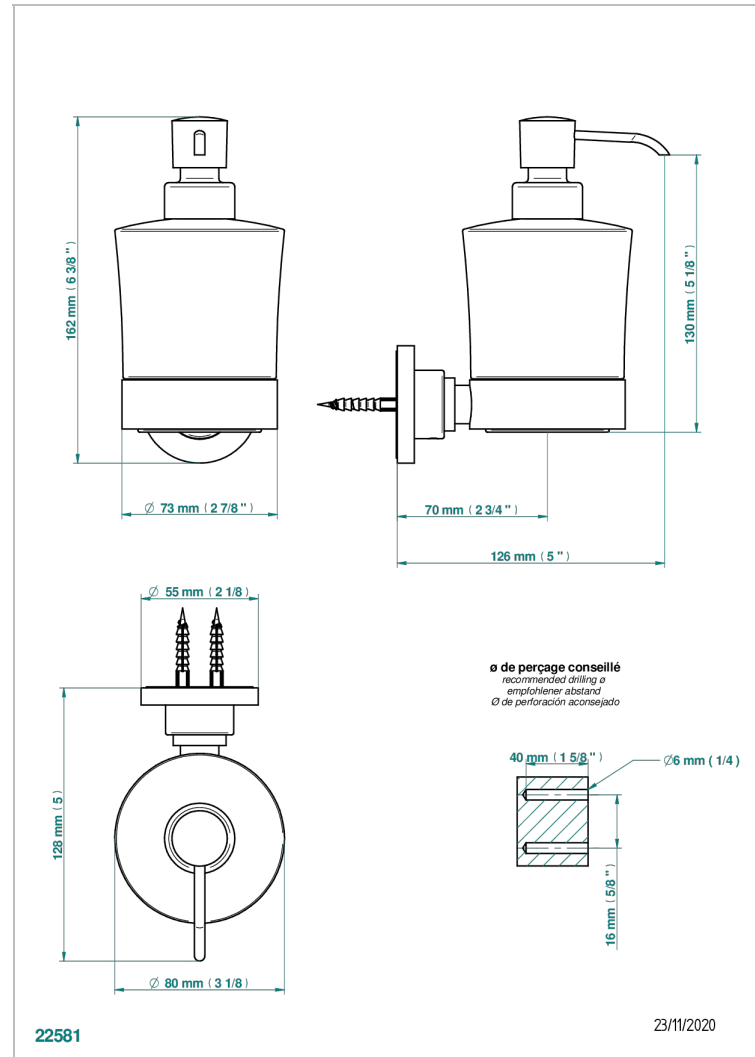

BAMBOU CLEAR CRYSTAL

A35-613

wall liquid soap dispenser

THG[®]
PARIS

CHARACTERISTIC

- BamboU Clear crystal
- wall liquid soap dispenser

AVAILABLE FINITIONS

Black ceram - D30
Blush PVD - H62
Brass color PVD - H49
Brown bronze color PVD - F33
Chrome polished - A02
Chrome polished / gold polished - G02