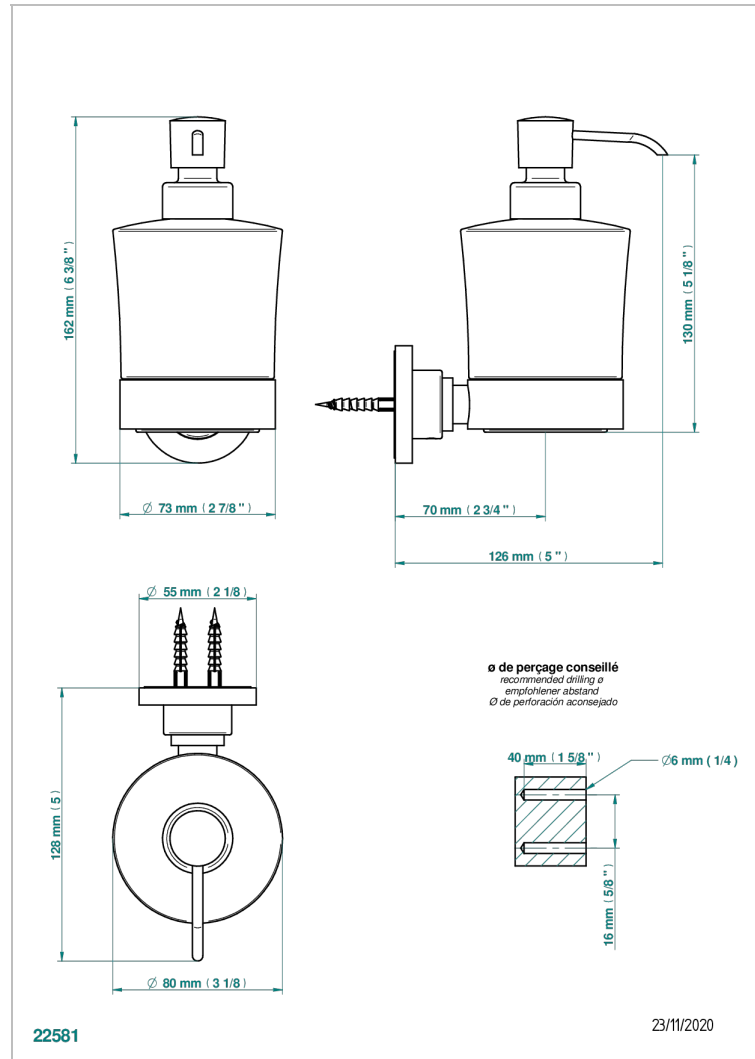

# BAMBOU AMBER CRYSTAL

A34-613

wall liquid soap dispenser

THG<sup>®</sup>  
PARIS

## CHARACTERISTIC

- BamboU Amber crystal
- wall liquid soap dispenser