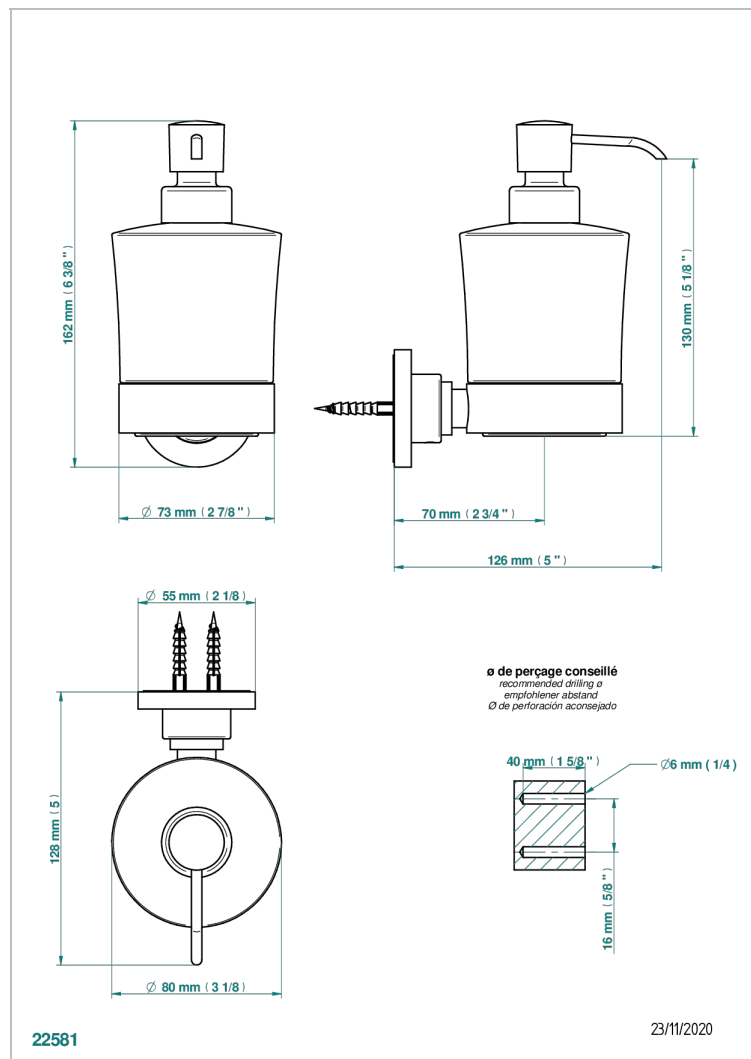

BAMBOU AMBER CRYSTAL

A34-613

Wall mounted liquid soap dispenser

THG[®]
PARIS

CHARACTERISTIC

- BamboU Amber crystal
- Wall mounted liquid soap dispenser

AVAILABLE FINITIONS

Antique nickel - H28
Black ceram - D30
Blush PVD - H62
Brass color PVD - H49
Brown bronze color PVD - F33
Gold color PVD - H52