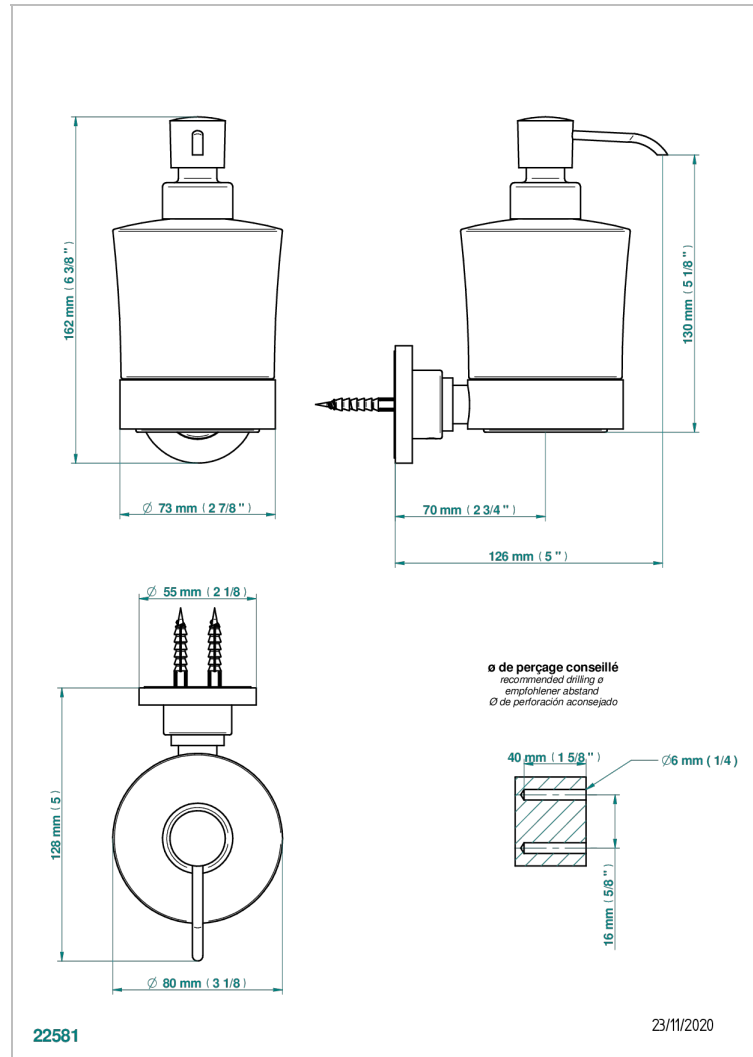

# BAMBOU BLACK CRYSTAL

A33-613

wall liquid soap dispenser

THG<sup>®</sup>  
PARIS

## CHARACTERISTIC

- BamboU Black crystal
- wall liquid soap dispenser