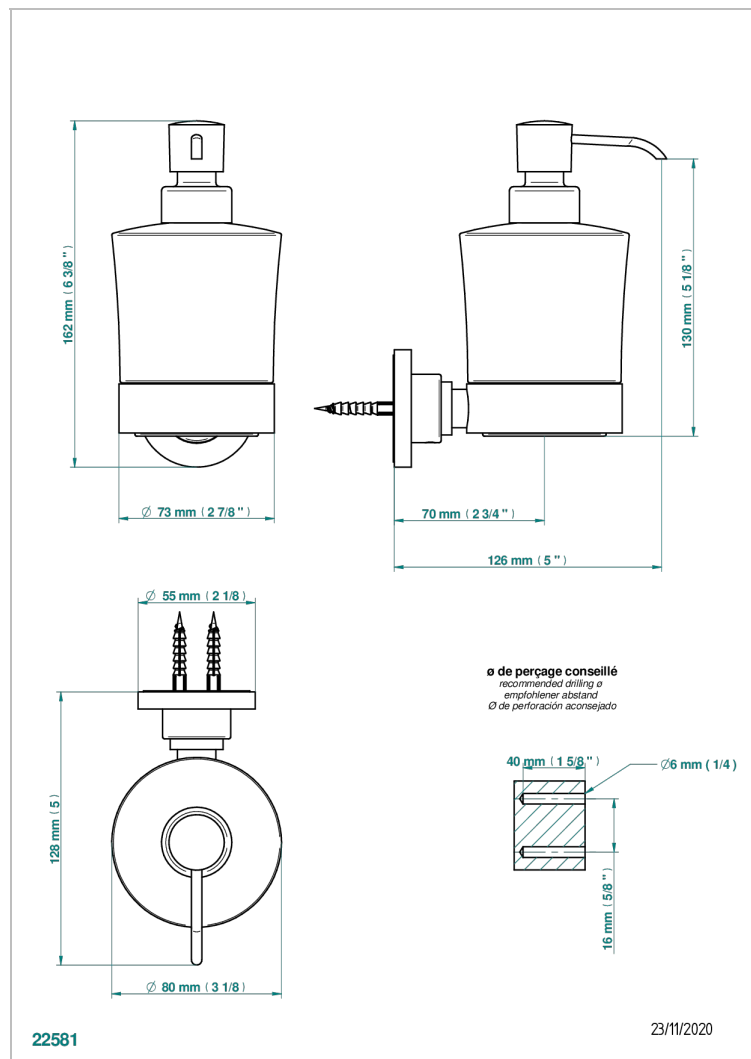

BAMBOU BLACK CRYSTAL

A33-613

Wall mounted liquid soap dispenser

THG[®]
PARIS

CHARACTERISTIC

- Bambou Black crystal
- Wall mounted liquid soap dispenser

AVAILABLE FINITIONS

Antique nickel - H28
Black ceram - D30
Blush PVD - H62
Brass color PVD - H49
Brown bronze color PVD - F33
Gold color PVD - H52