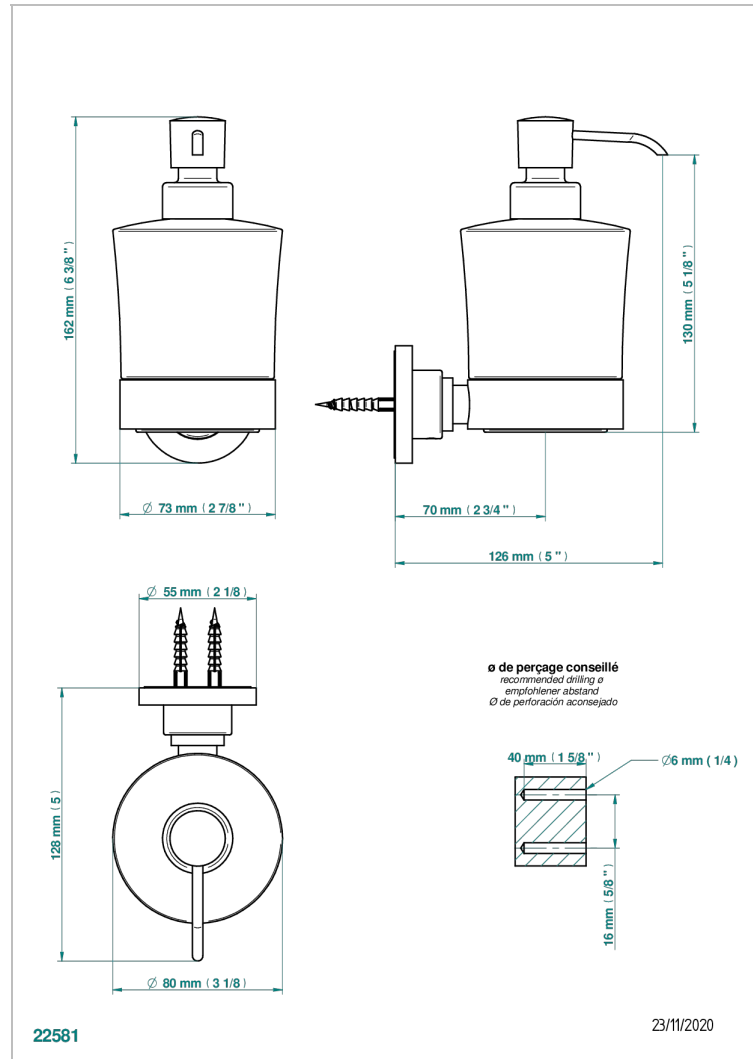

MOSSI CLEAR CRYSTAL

A2N-613

wall liquid soap dispenser

THG[®]
PARIS

CHARACTERISTIC

- Mossi Clear crystal
- wall liquid soap dispenser

AVAILABLE FINITIONS

Black ceram - D30
Blush PVD - H62
Brass color PVD - H49
Brown bronze color PVD - F33
Chrome polished - A02
Chrome polished / gold polished - G02