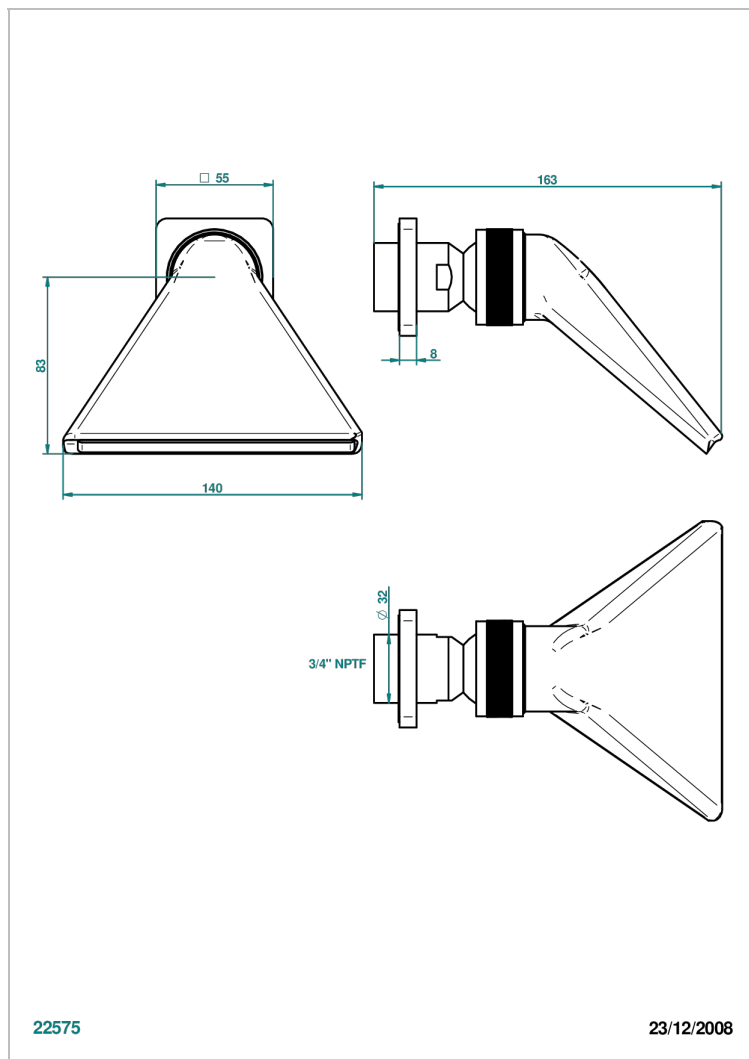

# PROFIL ONICE NEGRO CON MANETAS

A6P-3640/US

Shower head, cast deluge with 3/4" connection

THG<sup>®</sup>  
PARIS

## CARACTERÍSTICAS

- Profil Onice negro con manetas
- Shower head, cast deluge with 3/4" connection