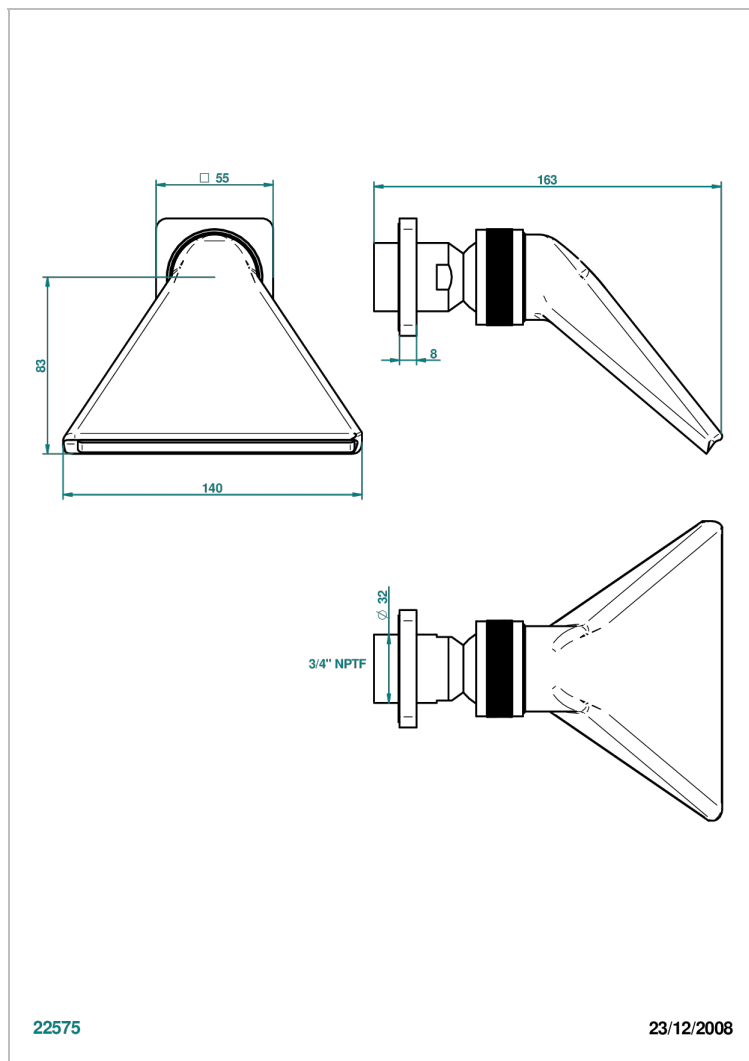

PROFIL BLACK ONYX WITH LEVER HANDLES

A6P-3640/US

Shower head, cast deluge with 3/4" connection

22575

23/12/2008

CHARACTERISTIC

- Profil Black Onyx with lever handles
- Shower head, cast deluge with 3/4" connection