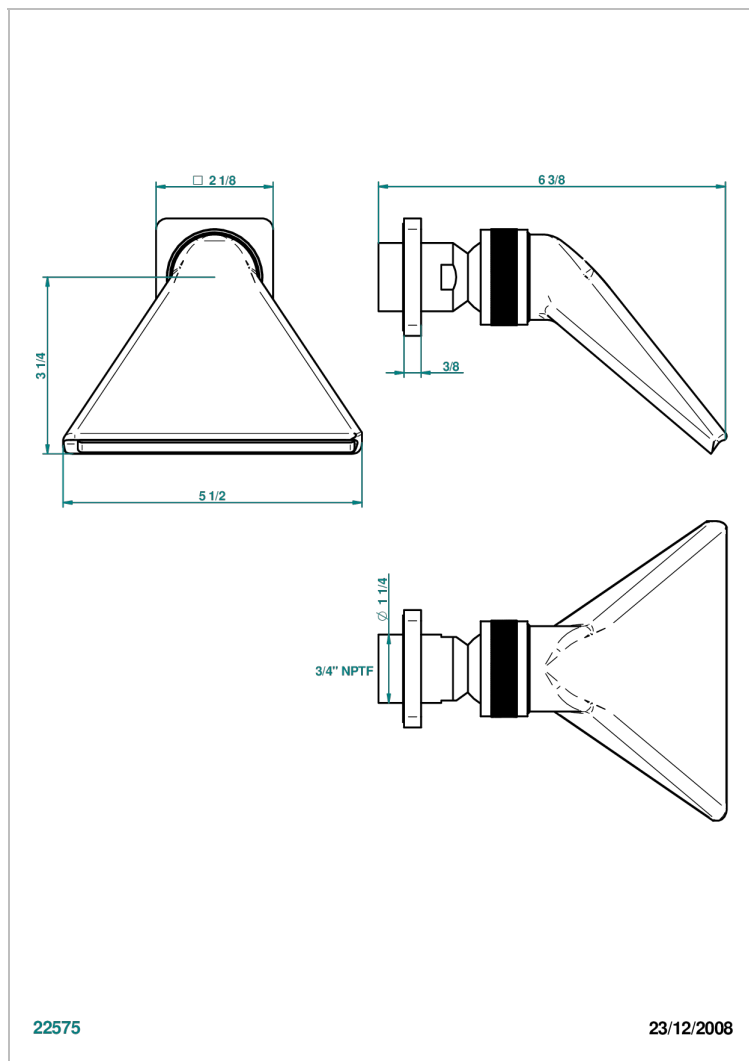

PROFIL BLACK ONYX WITH LEVER HANDLES

A6P-3640/US

Shower head, cast deluge with 3/4" connection

22575

23/12/2008

CHARACTERISTIC

- Profil Black Onyx with lever handles
- Shower head, cast deluge with 3/4" connection