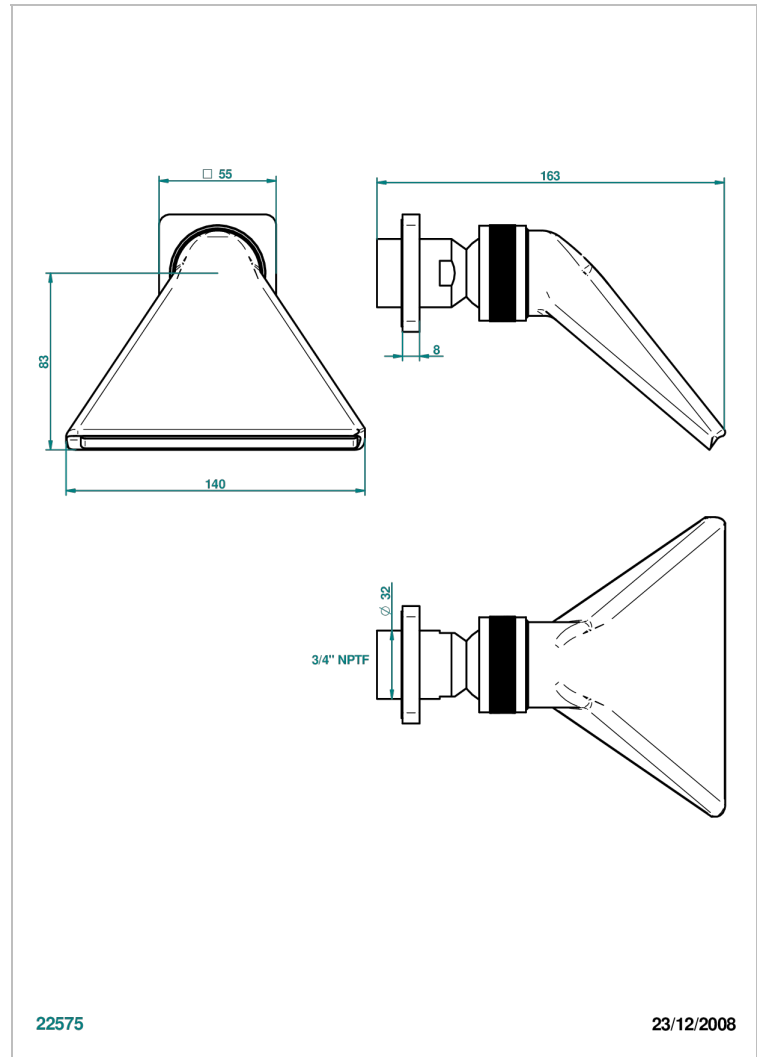

PROFIL ONICE NEGRO

A6N-3640/US

Shower head, cast deluge with 3/4" connection

THG[®]
PARIS

22575

23/12/2008

CARACTERÍSTICAS

- Profil Onice negro
- Shower head, cast deluge with 3/4" connection