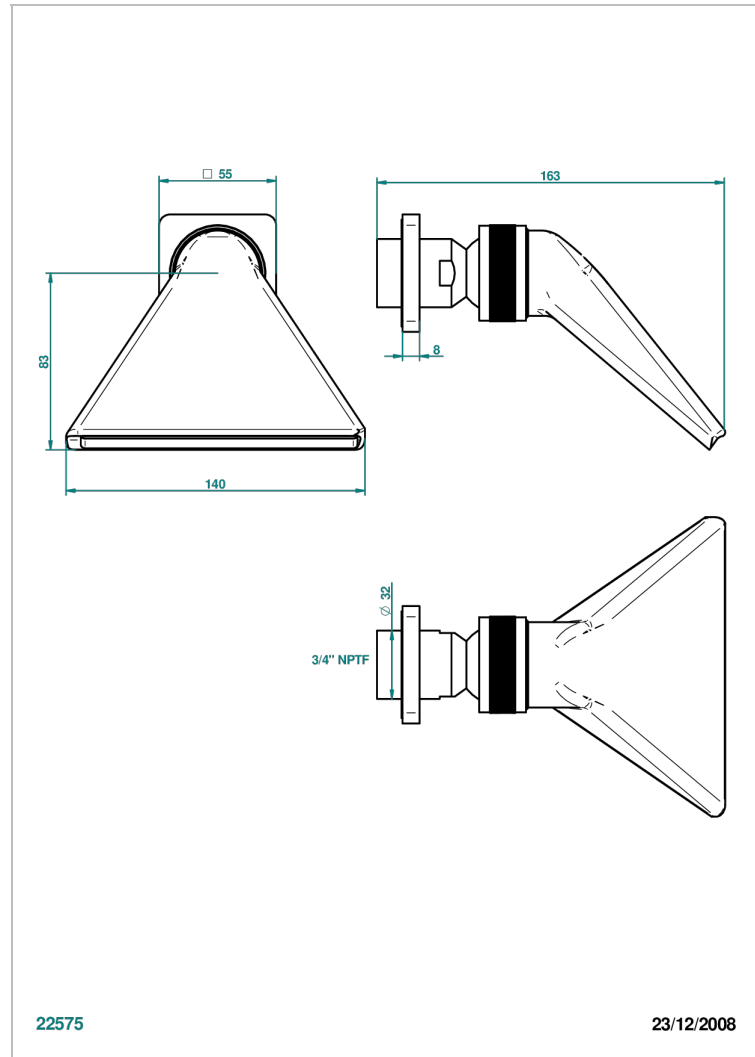

PROFIL BLACK ONYX

A6N-3640/US

Shower head, cast deluge with 3/4" connection

THG[®]
PARIS

CHARACTERISTIC

- Profil Black Onyx
- Shower head, cast deluge with 3/4" connection

AVAILABLE FINITIONS

Black ceram - D30
Blush PVD - H62
Brass color PVD - H49
Brown bronze color PVD - F33
Chrome polished - A02
Chrome polished / gold polished - G02