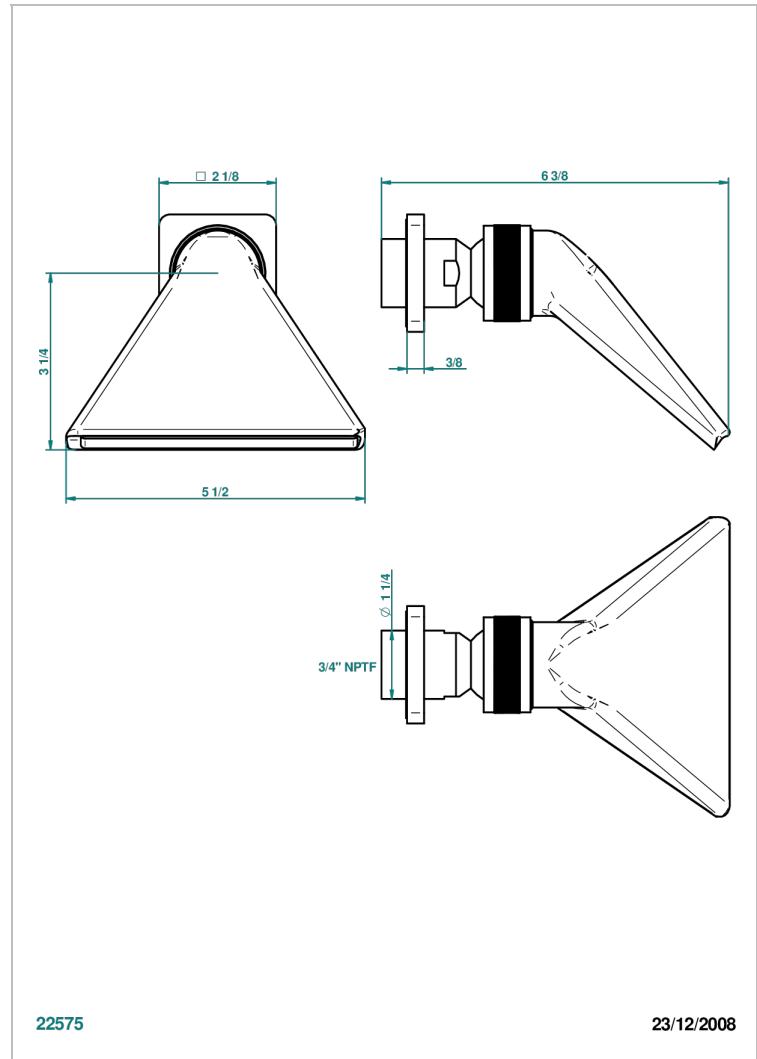

PROFIL BLACK ONYX

A6N-3640/US

Shower head, cast deluge with 3/4" connection

THG[®]
PARIS

CHARACTERISTIC

- Profil Black Onyx
- Shower head, cast deluge with 3/4" connection

AVAILABLE FINITIONS

Black ceram - D30
Blush PVD - H62
Brass color PVD - H49
Brown bronze color PVD - F33
Chrome polished - A02
Chrome polished / gold polished - G02