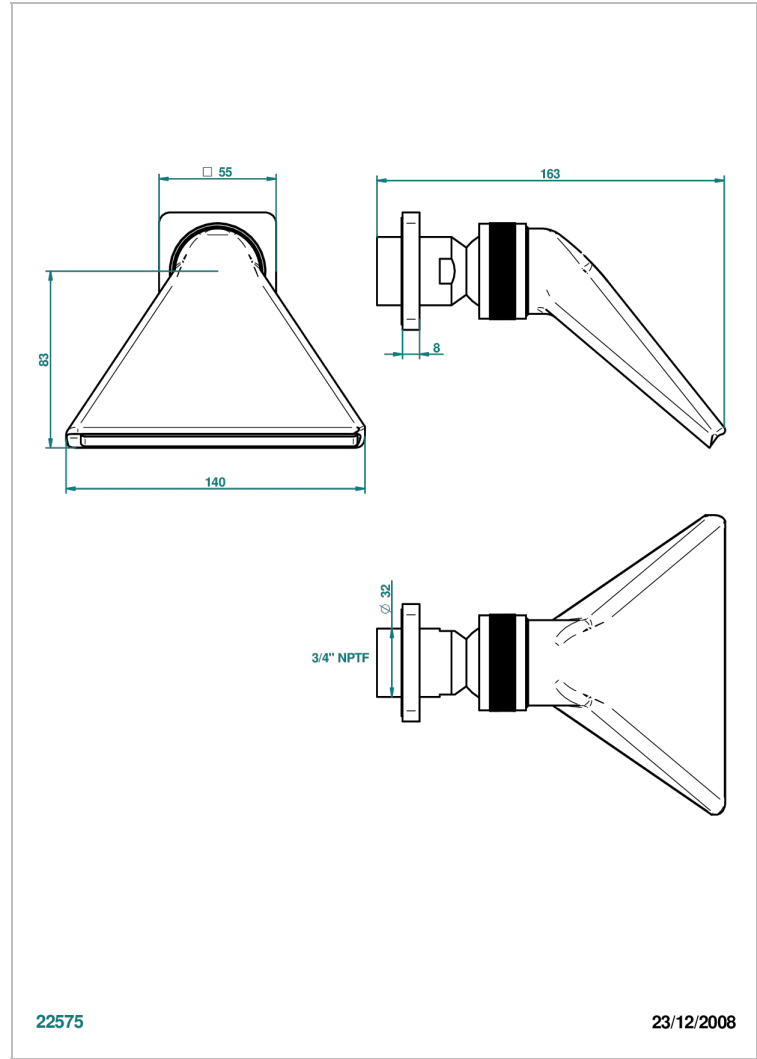

PROFIL LALIQUE CLEAR CRYSTAL WITH LEVER HANDLES

A6H-3640/US

Shower head, cast deluge with 3/4" connection

CHARACTERISTIC

- Profil Lalique Clear crystal with lever handles
- Shower head, cast deluge with 3/4" connection