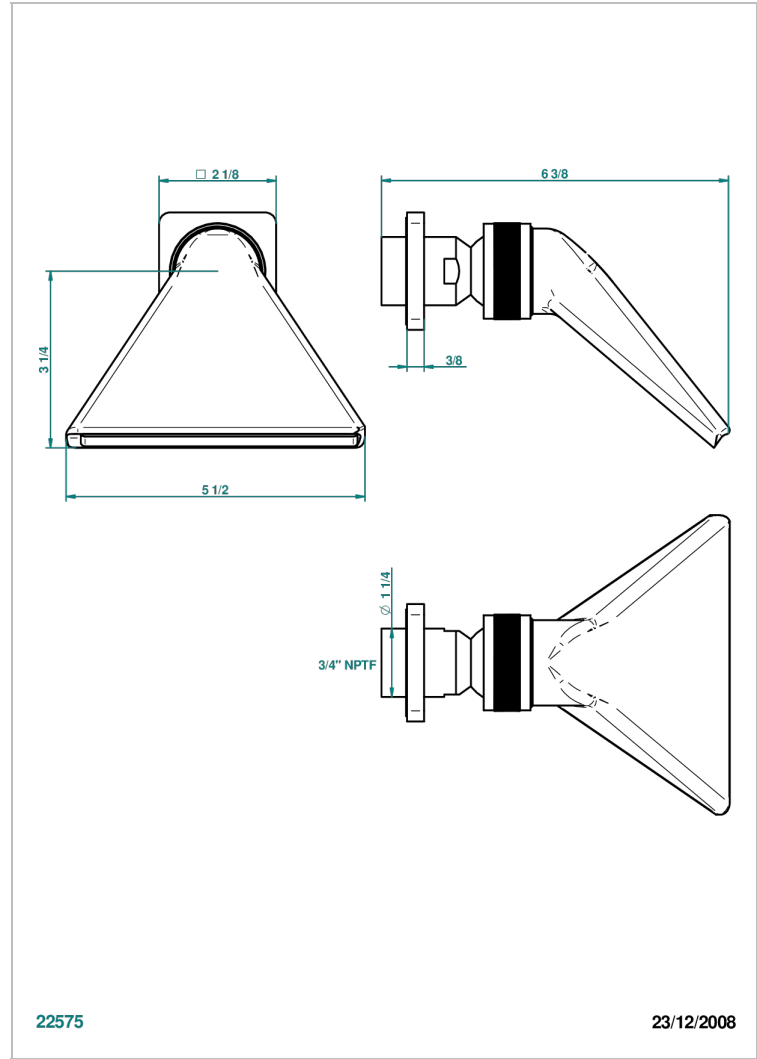

PROFIL LALIQUE CLEAR CRYSTAL WITH LEVER HANDLES

A6H-3640/US

Shower head, cast deluge with 3/4" connection

CHARACTERISTIC

- Profil Lalique Clear crystal with lever handles
- Shower head, cast deluge with 3/4" connection