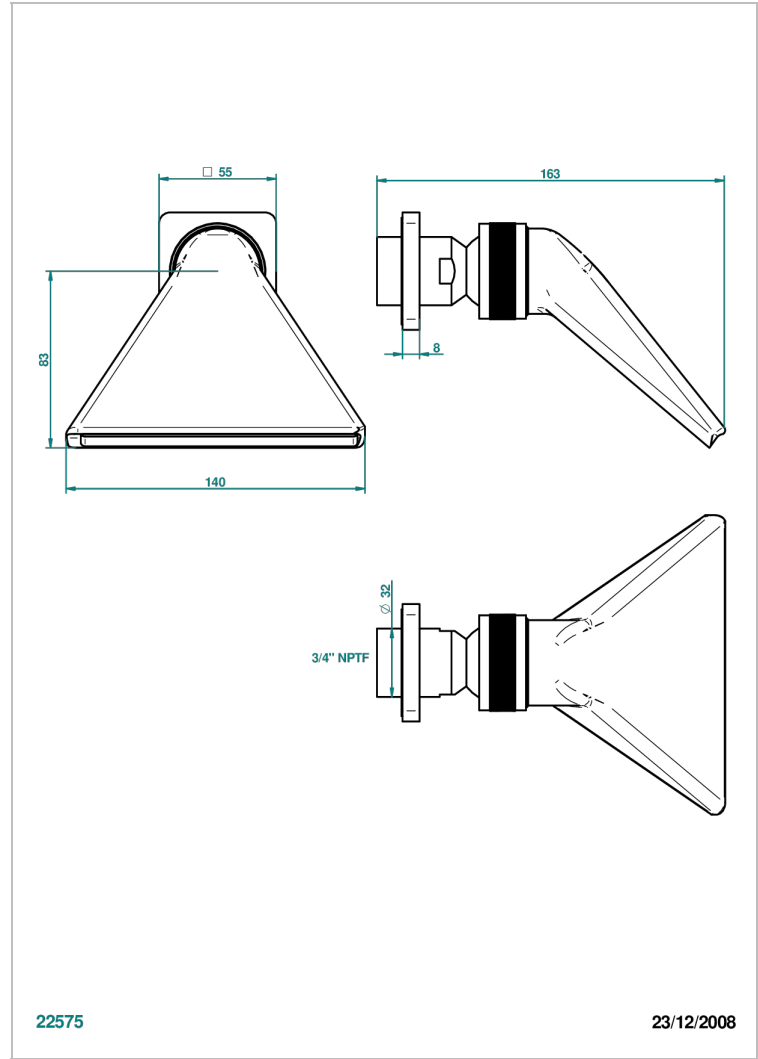

# PROFIL LALIQUE CRISTAL CLARO

A6G-3640/US

Shower head, cast deluge with 3/4" connection

THG<sup>®</sup>  
PARIS

## CARACTERÍSTICAS

- Profil Lalique cristal claro
- Shower head, cast deluge with 3/4" connection