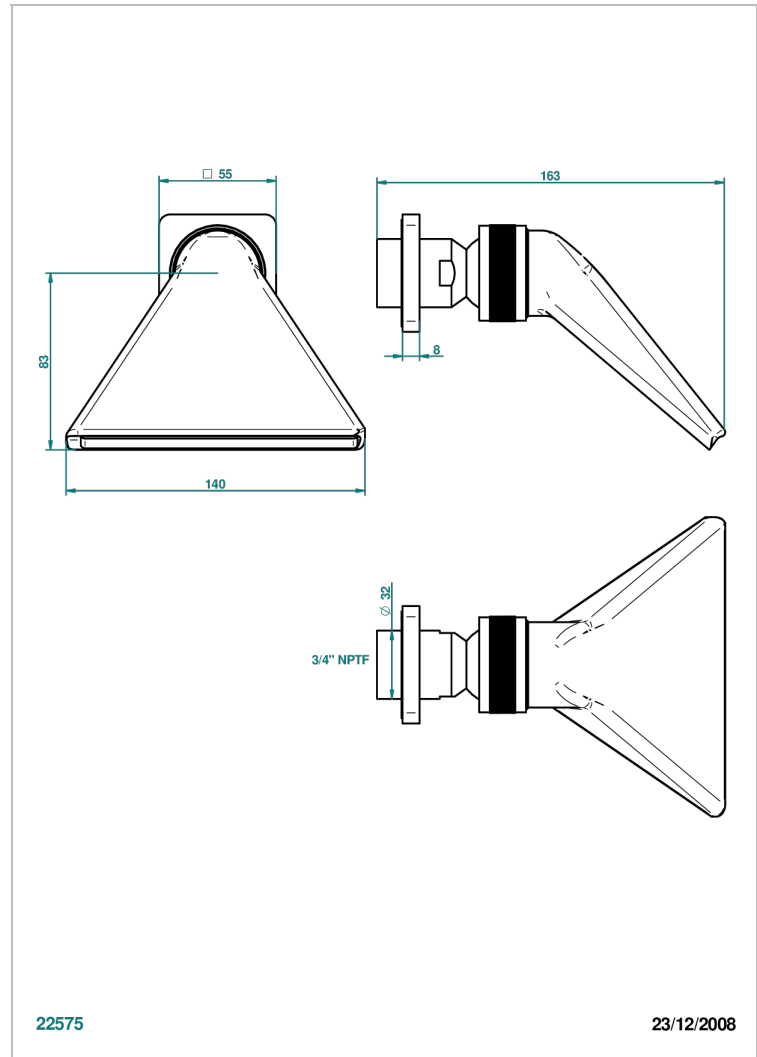

PROFIL LALIQUE CLEAR CRYSTAL

A6G-3640/US

Shower head, cast deluge with 3/4" connection

THG
PARIS

CHARACTERISTIC

- Profil Lalique Clear crystal
- Shower head, cast deluge with 3/4" connection

AVAILABLE FINITIONS