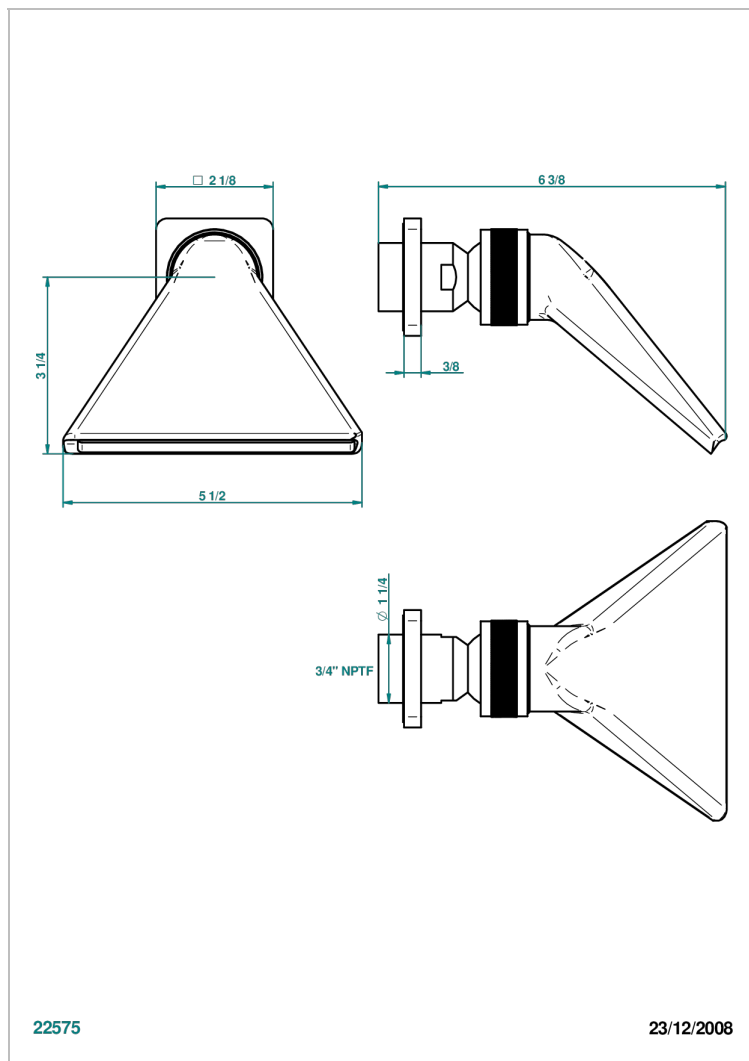

PROFIL LALIQUE CRISTAL CLARO

A6G-3640/US

Shower head, cast deluge with 3/4" connection

THG[®]
PARIS

CARACTERÍSTICAS

- Profil Lalique cristal claro
- Shower head, cast deluge with 3/4" connection

ACABADOS DISPONIBLES