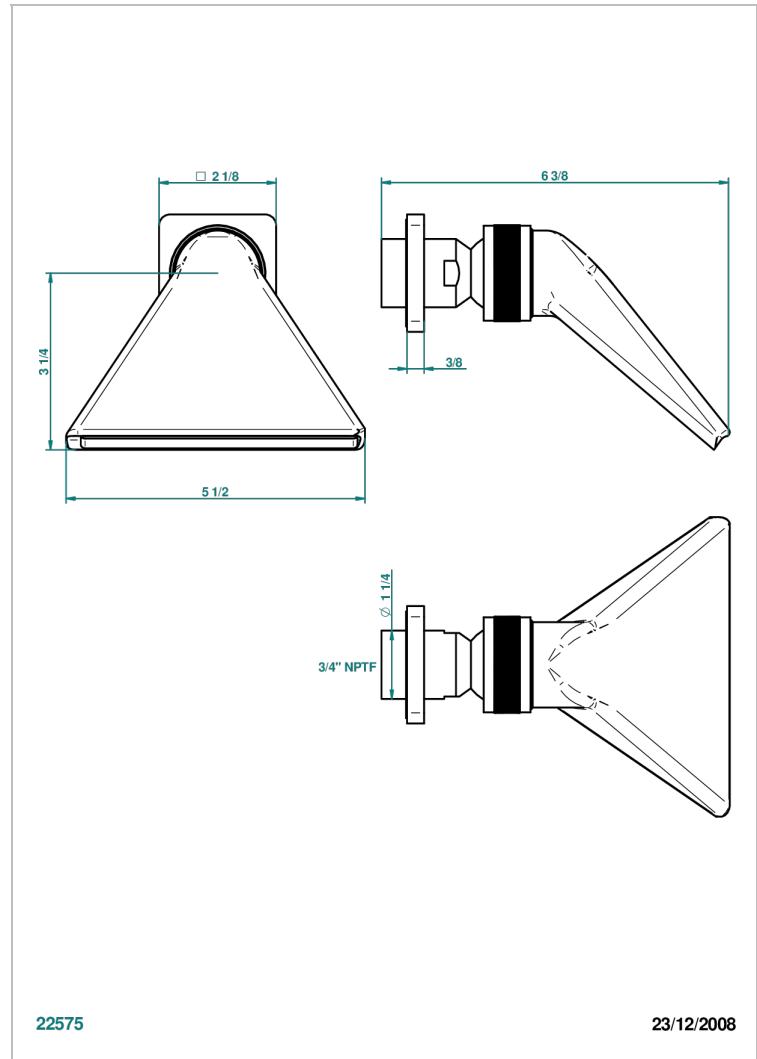

PROFIL LALIQUE CLEAR CRYSTAL

A6G-3640/US

Shower head, cast deluge with 3/4" connection

THG[®]
PARIS

22575

23/12/2008

CHARACTERISTIC

- Profil Lalique Clear crystal
- Shower head, cast deluge with 3/4" connection