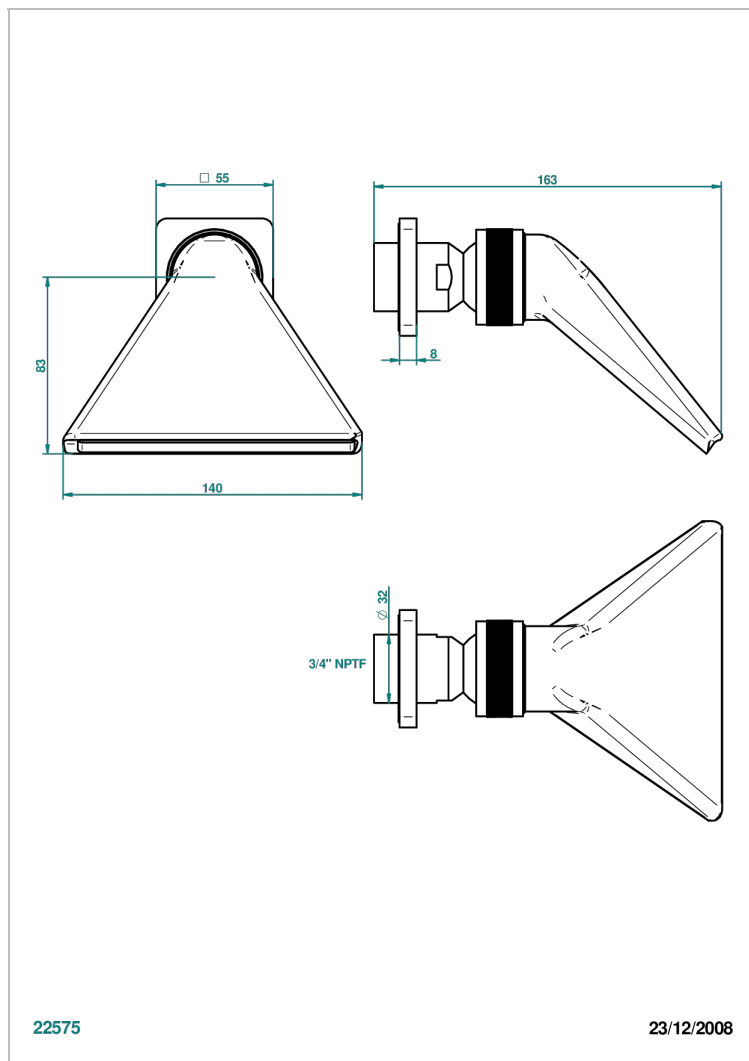

PROFIL METAL CON MANETAS

A6B-3640/US

Shower head, cast deluge with 3/4" connection

THG[®]
PARIS

CARACTERÍSTICAS

- Profil metal con manetas
- Shower head, cast deluge with 3/4" connection

ACABADOS DISPONIBLES