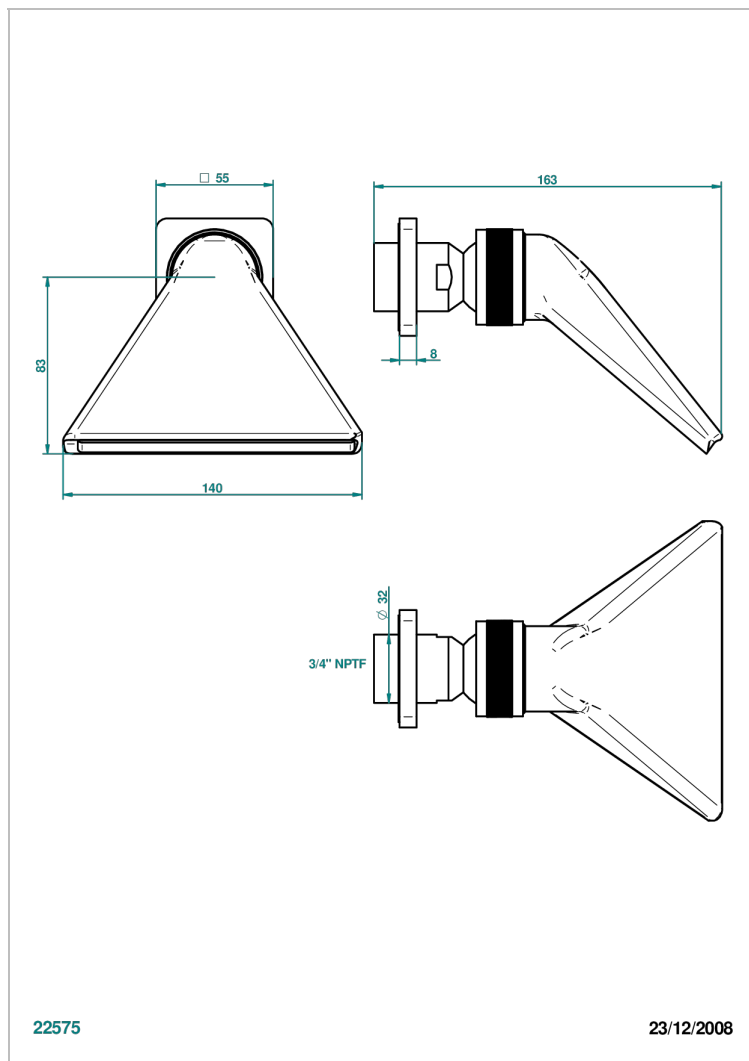

PROFIL METAL WITH LEVER HANDLES

A6B-3640/US

Shower head, cast deluge with 3/4" connection

THG[®]
PARIS

22575

23/12/2008

CHARACTERISTIC

- Profil Metal with lever handles
- Shower head, cast deluge with 3/4" connection