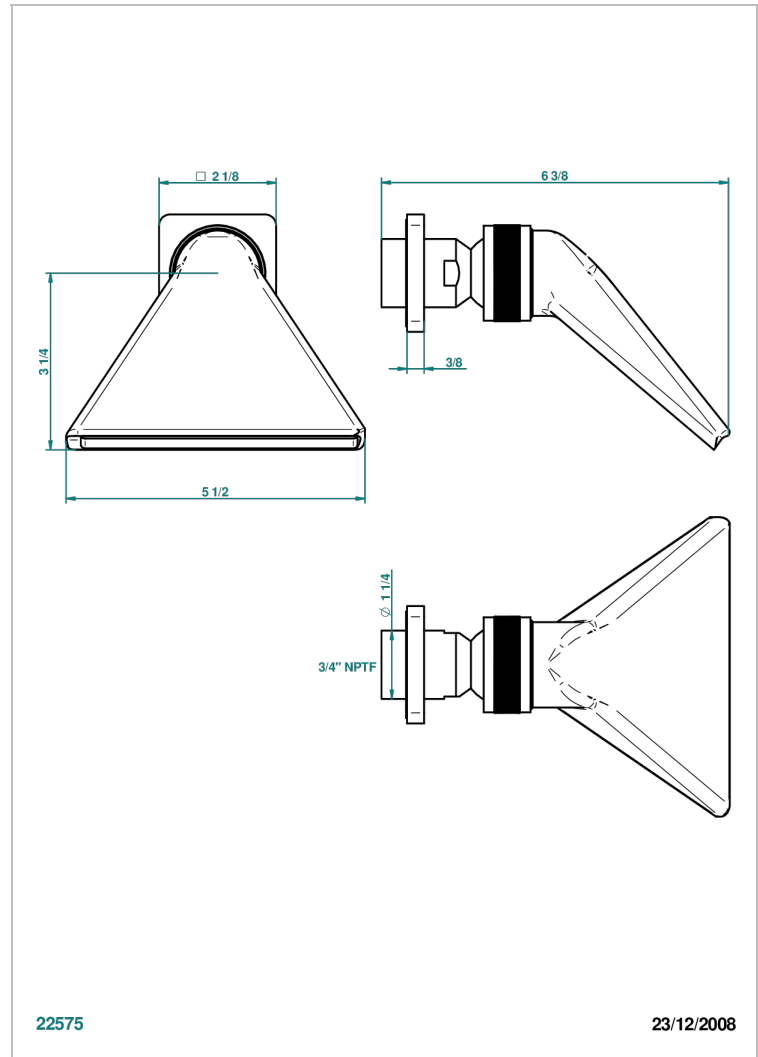

PROFIL METAL CON MANETAS

A6B-3640/US

Shower head, cast deluge with 3/4" connection

THG[®]
PARIS

22575

23/12/2008

CARACTERÍSTICAS

- Profil metal con manetas
- Shower head, cast deluge with 3/4" connection