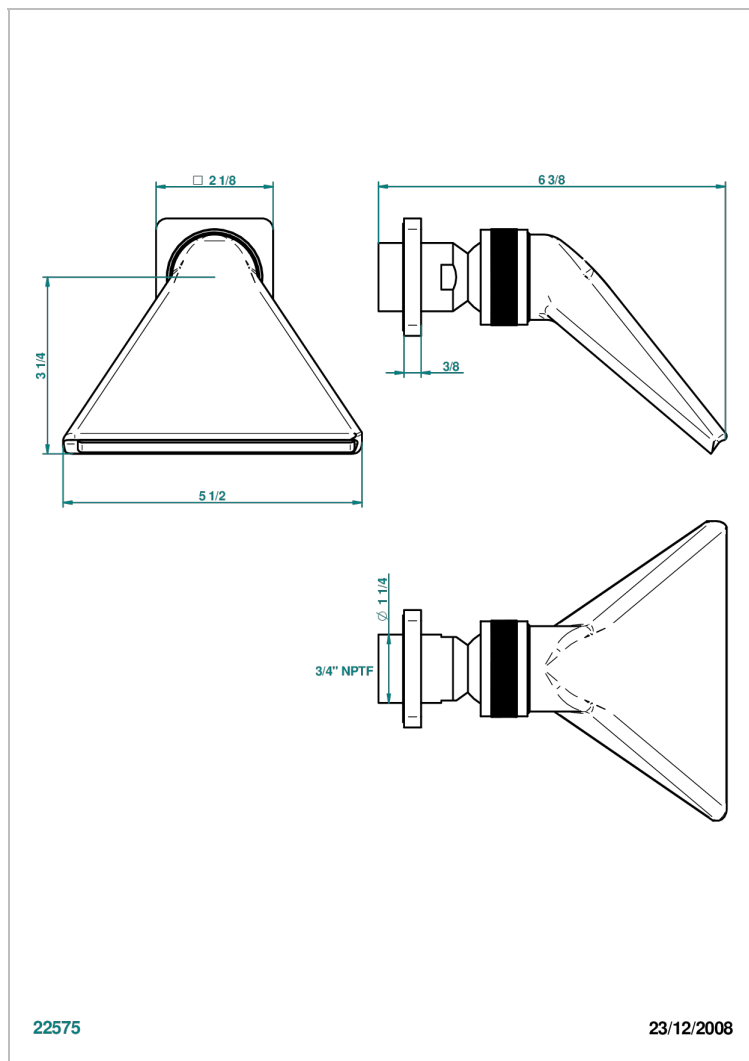

# PROFIL METAL WITH LEVER HANDLES

A6B-3640/US

Shower head, cast deluge with 3/4" connection

## CHARACTERISTIC

- Profil Metal with lever handles
- Shower head, cast deluge with 3/4" connection