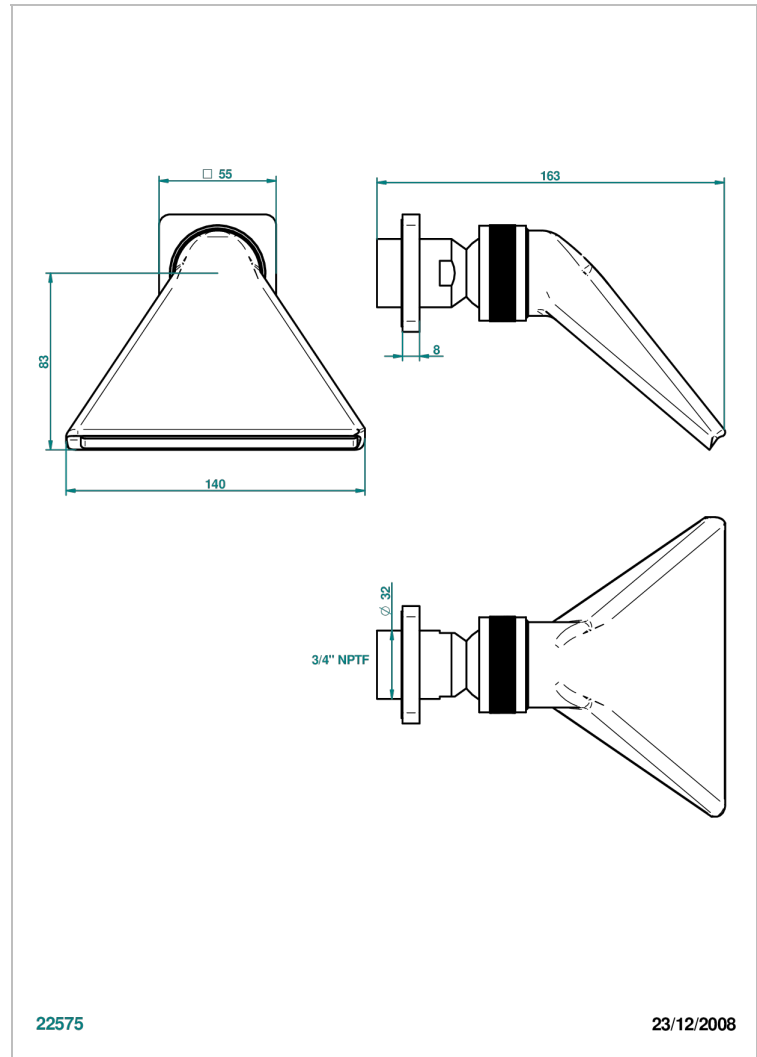

# PROFIL METAL

A6A-3640/US

Shower head, cast deluge with 3/4" connection

THG<sup>®</sup>  
PARIS

## CHARACTERISTIC

- Profil Metal
- Shower head, cast deluge with 3/4" connection