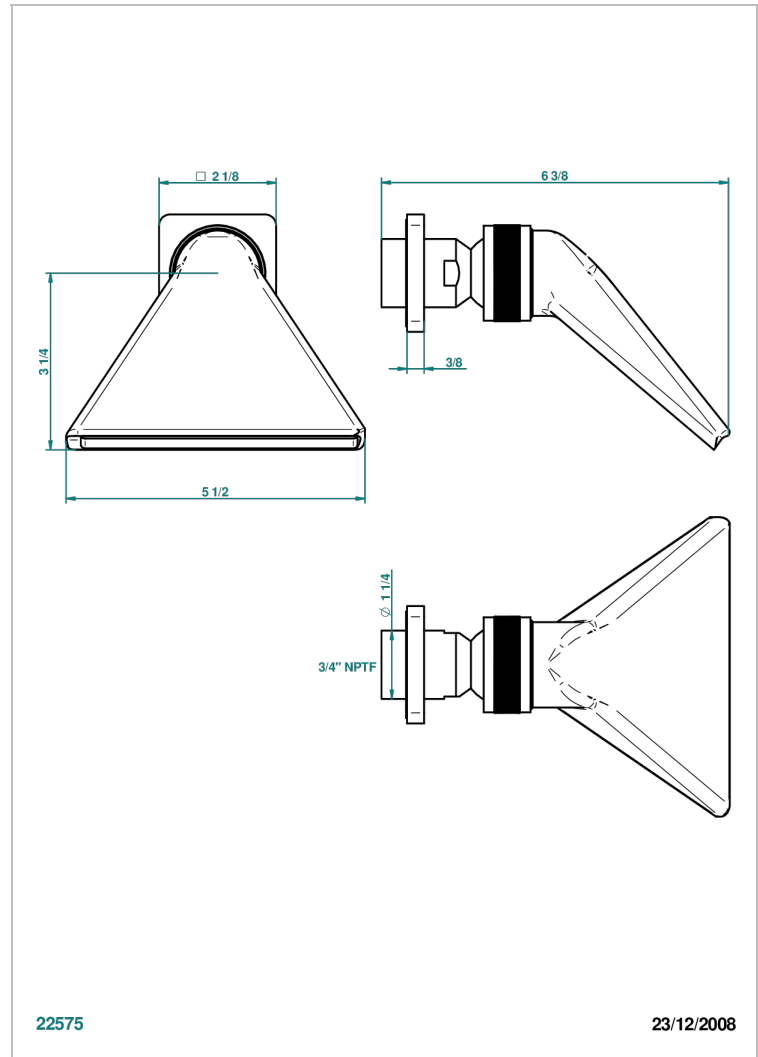

PROFIL METAL

A6A-3640/US

Shower head, cast deluge with 3/4" connection

THG[®]
PARIS

22575

23/12/2008

CARACTERÍSTICAS

- Profil métal
- Shower head, cast deluge with 3/4" connection