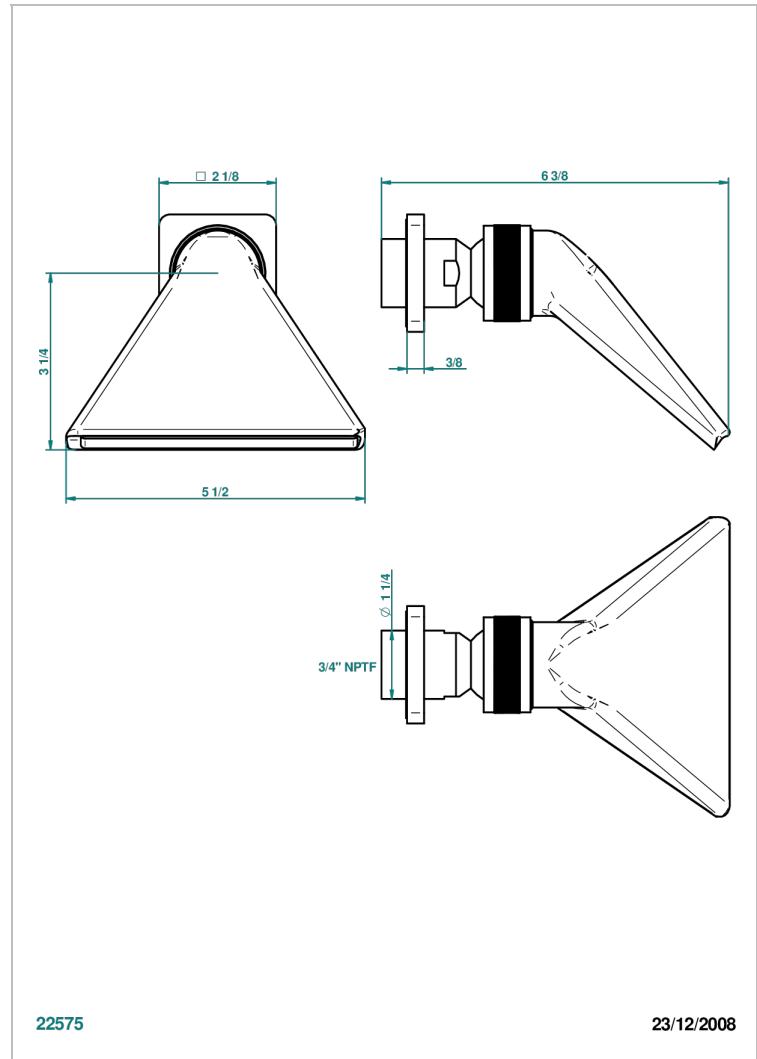

PROFIL METAL

A6A-3640/US

Shower head, cast deluge with 3/4" connection

THG[®]
PARIS

22575

23/12/2008

CHARACTERISTIC

- Profil Metal
- Shower head, cast deluge with 3/4" connection