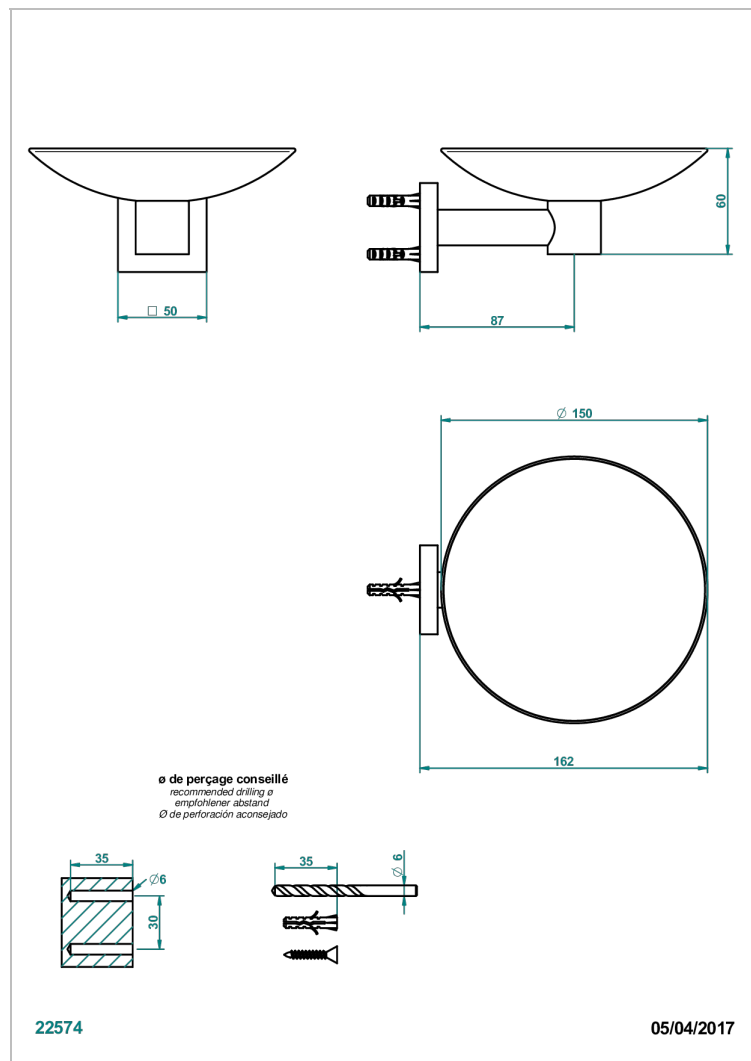

PROFIL BLACK ONYX WITH LEVER HANDLES

A6P-546GM

Soap dish, wall mounted, 6" diameter

CHARACTERISTIC

- Profil Black Onyx with lever handles
- Soap dish, wall mounted, 6" diameter

AVAILABLE FINITIONS

Black ceram - D30
Blush PVD - H62
Brass color PVD - H49
Brown bronze color PVD - F33
Chrome polished - A02
Chrome polished / gold polished - G02