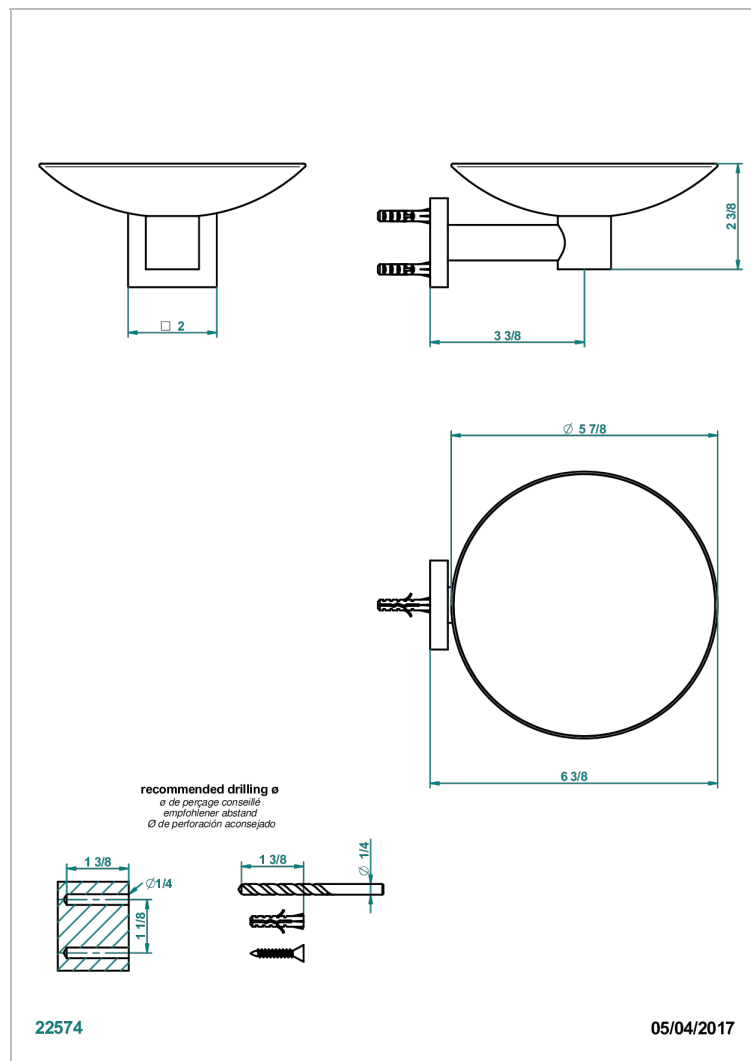

PROFIL BLACK ONYX WITH LEVER HANDLES

A6P-546GM

Soap dish, wall mounted, 6" diameter

CHARACTERISTIC

- Profil Black Onyx with lever handles
- Soap dish, wall mounted, 6" diameter

AVAILABLE FINITIONS

Black ceram - D30
Blush PVD - H62
Brass color PVD - H49
Brown bronze color PVD - F33
Chrome polished - A02
Chrome polished / gold polished - G02