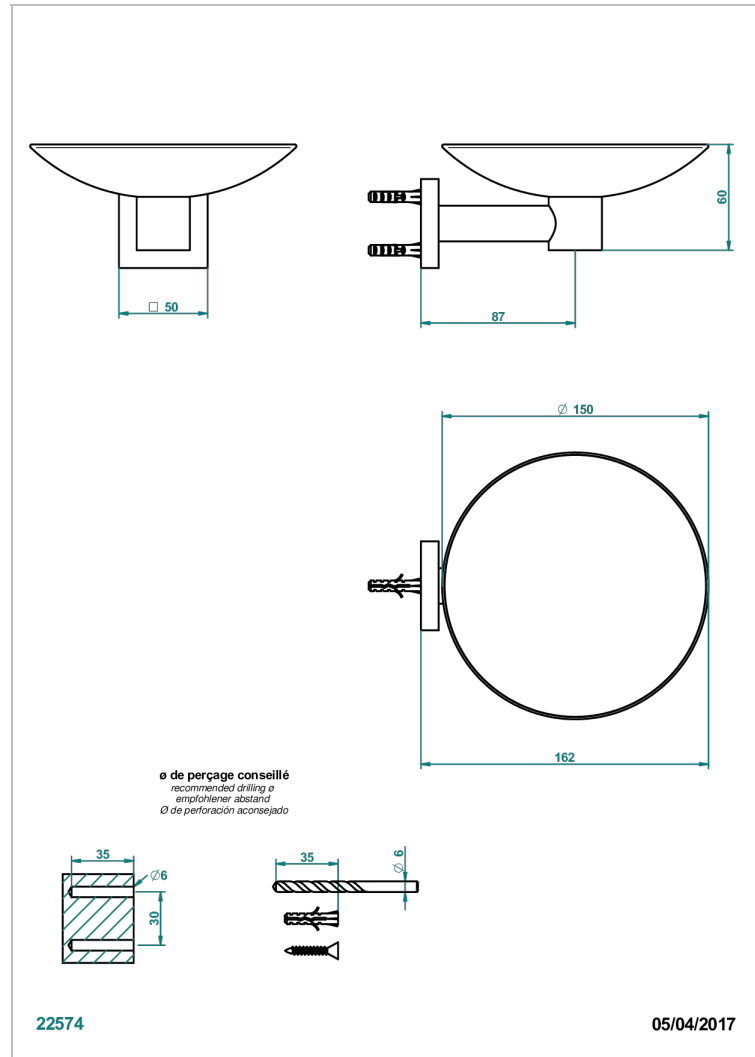

# PROFIL BLACK ONYX WITH LEVER

A6P-546GM

Wall mounted soap dish,  $\varnothing$  150 mm

THG<sup>®</sup>  
PARIS

## CHARACTERISTIC

- Profil Black Onyx with lever
- Wall mounted soap dish,  $\varnothing$  150 mm