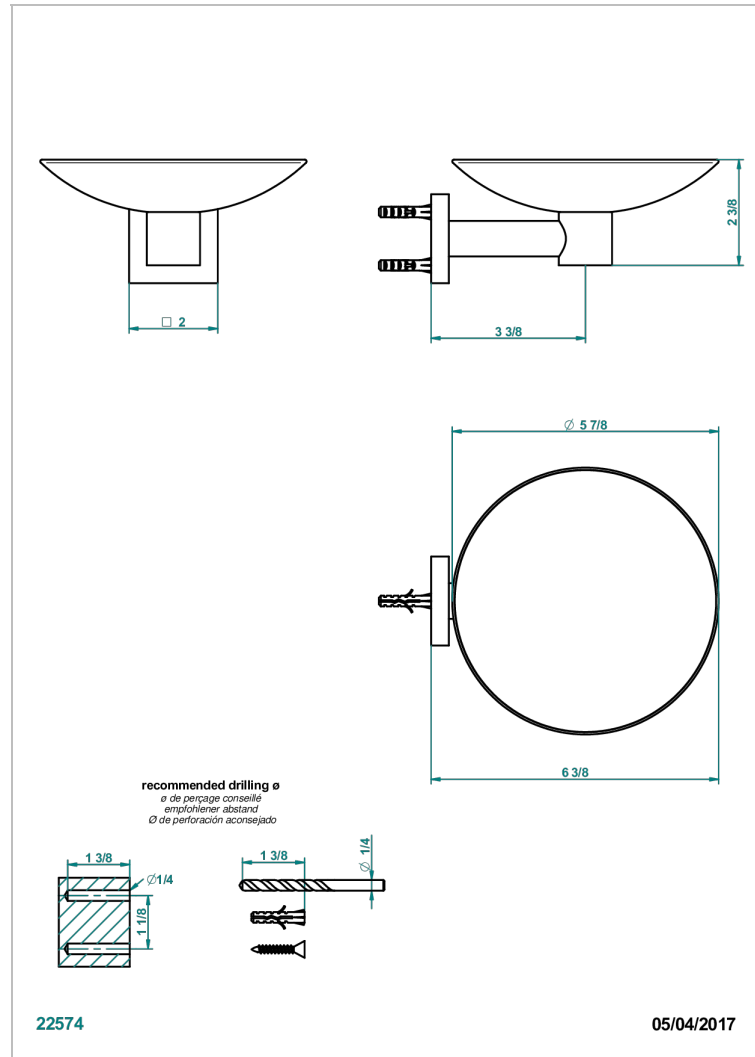

PROFIL BLACK ONYX WITH LEVER

A6P-546GM

Wall mounted soap dish, \varnothing 150 mm

THG[®]
PARIS

CHARACTERISTIC

- Profil Black Onyx with lever
- Wall mounted soap dish, \varnothing 150 mm

AVAILABLE FINITIONS

Antique nickel - H28
Black ceram - D30
Blush PVD - H62
Brass color PVD - H49
Brown bronze color PVD - F33
Gold color PVD - H52