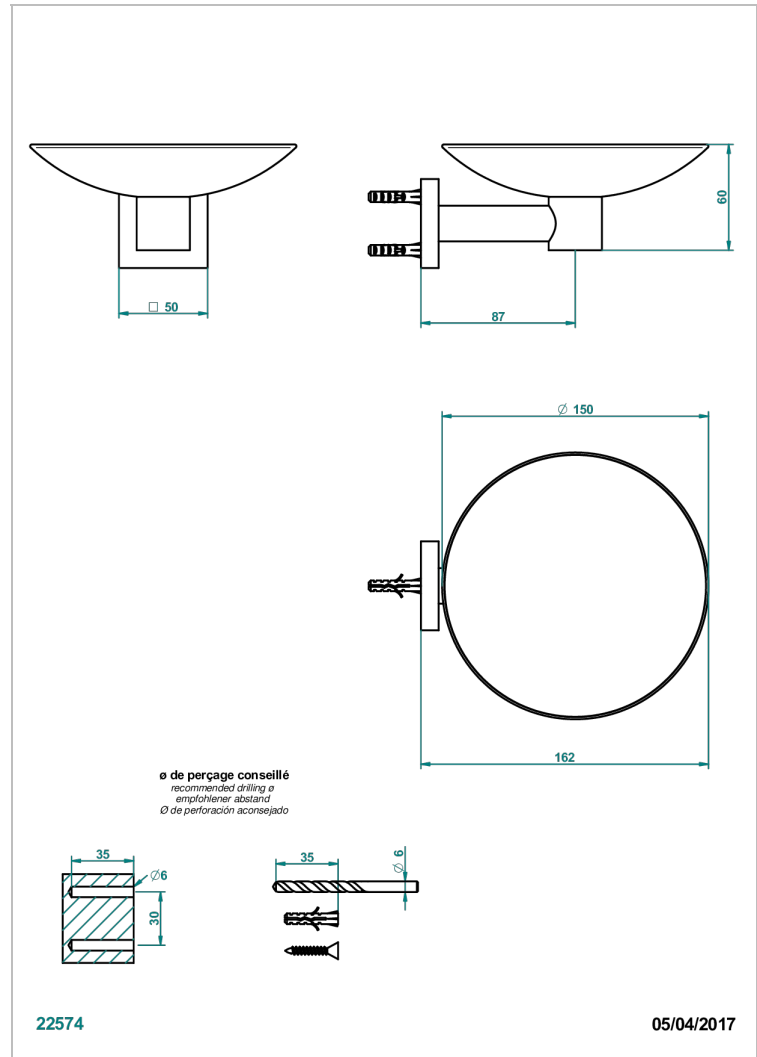

PROFIL BLACK ONYX

A6N-546GM

Soap dish, wall mounted, 6" diameter

THG[®]
PARIS

CHARACTERISTIC

- Profil Black Onyx
- Soap dish, wall mounted, 6" diameter

AVAILABLE FINITIONS

Black ceram - D30
Blush PVD - H62
Brass color PVD - H49
Brown bronze color PVD - F33
Chrome polished - A02
Chrome polished / gold polished - G02