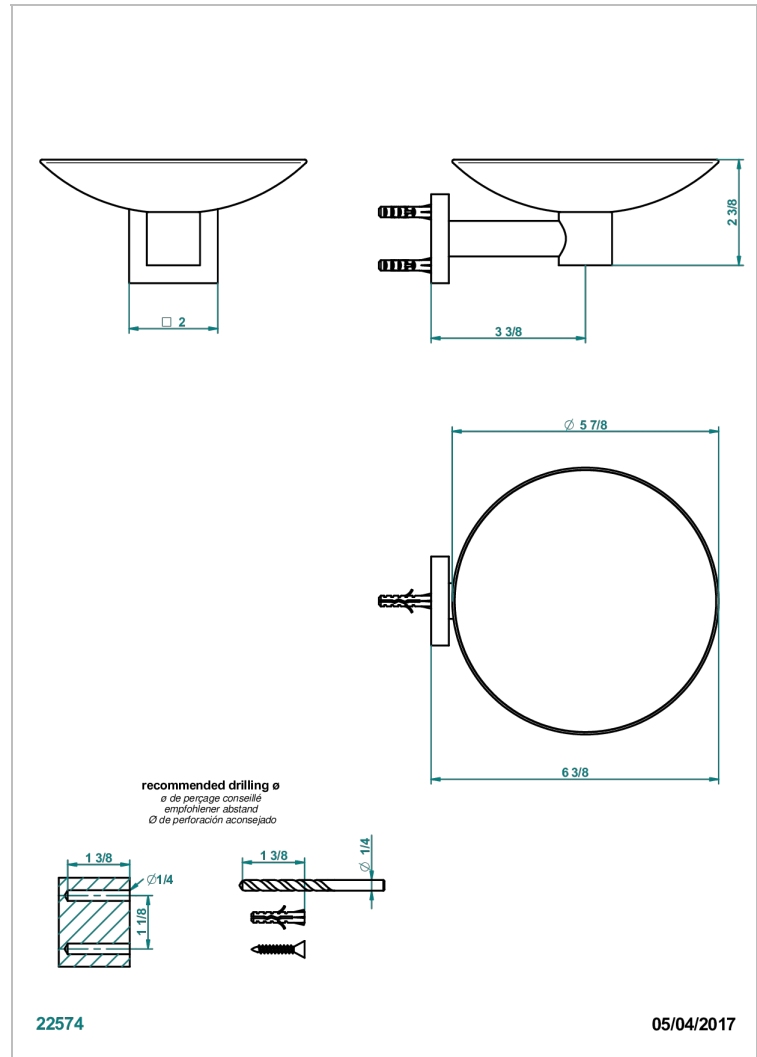

PROFIL BLACK ONYX

A6N-546GM

Soap dish, wall mounted, 6" diameter

THG[®]
PARIS

CHARACTERISTIC

- Profil Black Onyx
- Soap dish, wall mounted, 6" diameter

AVAILABLE FINITIONS

Black ceram - D30
Blush PVD - H62
Brass color PVD - H49
Brown bronze color PVD - F33
Chrome polished - A02
Chrome polished / gold polished - G02