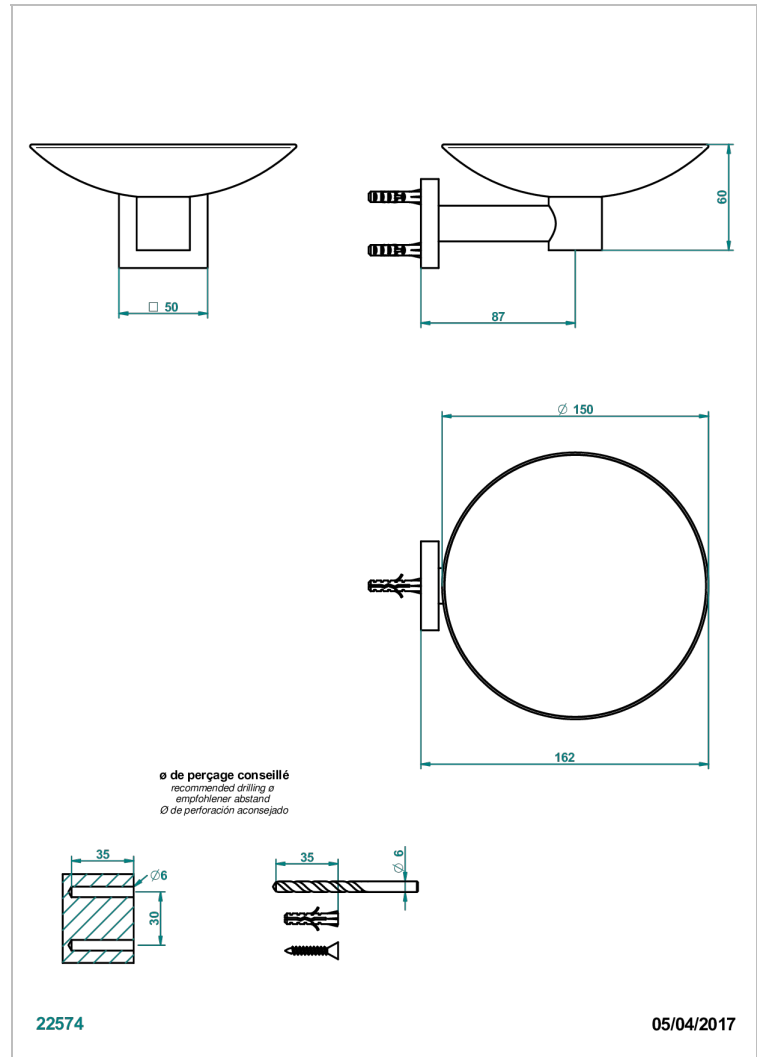

PROFIL BLACK ONYX

A6N-546GM

Wall mounted soap dish, ø 150 mm

THG[®]
PARIS

CHARACTERISTIC

- Profil Black Onyx
- Wall mounted soap dish, ø 150 mm

AVAILABLE FINITIONS

Antique nickel - H28
Black ceram - D30
Blush PVD - H62
Brass color PVD - H49
Brown bronze color PVD - F33
Gold color PVD - H52