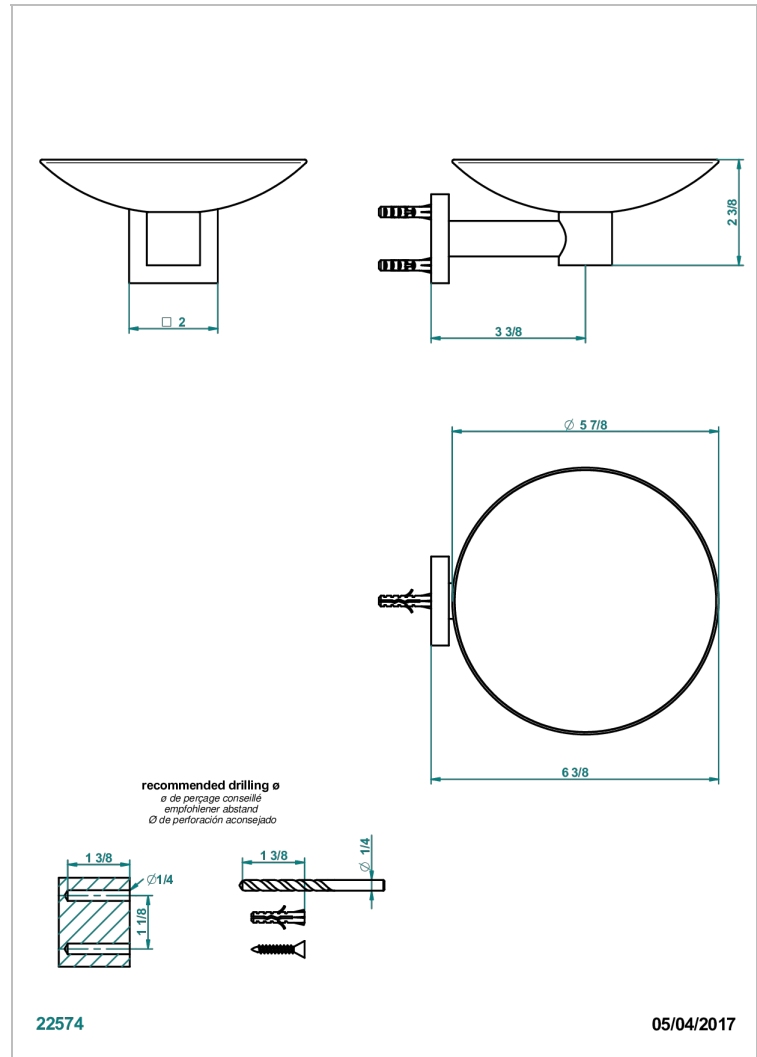

PROFIL BLACK ONYX

A6N-546GM

Wall mounted soap dish, \varnothing 150 mm

THG[®]
PARIS

CHARACTERISTIC

- Profil Black Onyx
- Wall mounted soap dish, \varnothing 150 mm

AVAILABLE FINITIONS

Antique nickel - H28
Black ceram - D30
Blush PVD - H62
Brass color PVD - H49
Brown bronze color PVD - F33
Gold color PVD - H52