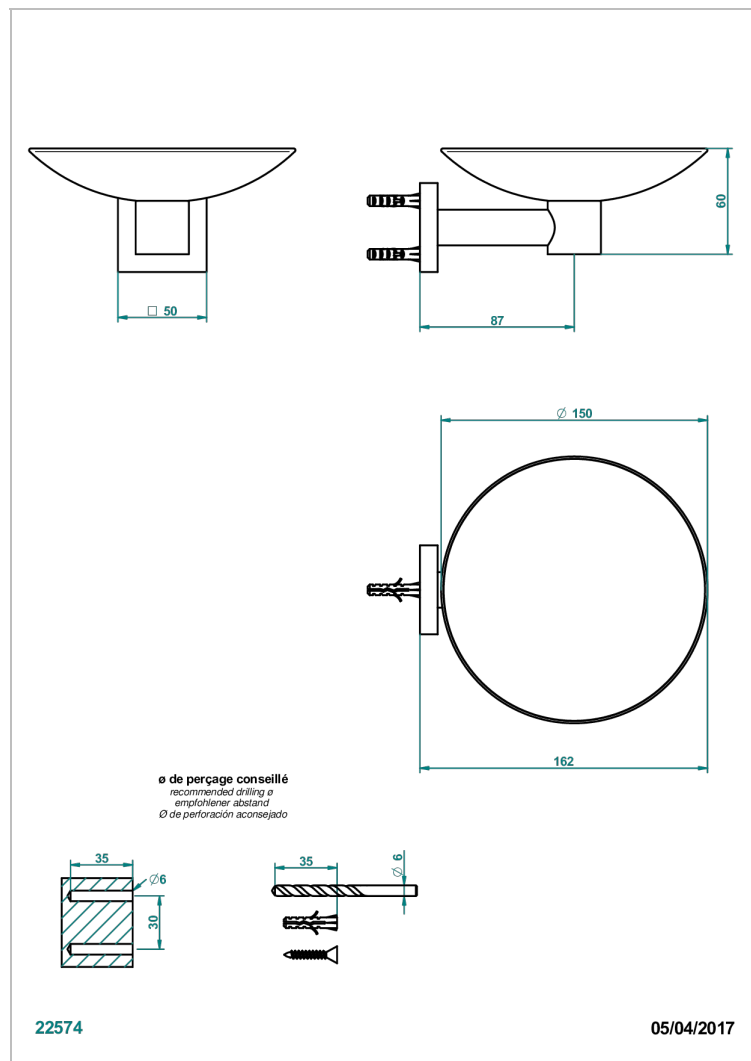

PROFIL LALIQUE CLEAR CRYSTAL WITH LEVER HANDLES

A6H-546GM

Soap dish, wall mounted, 6" diameter

CHARACTERISTIC

- Profil Lalique Clear crystal with lever handles
- Soap dish, wall mounted, 6" diameter

AVAILABLE FINITIONS