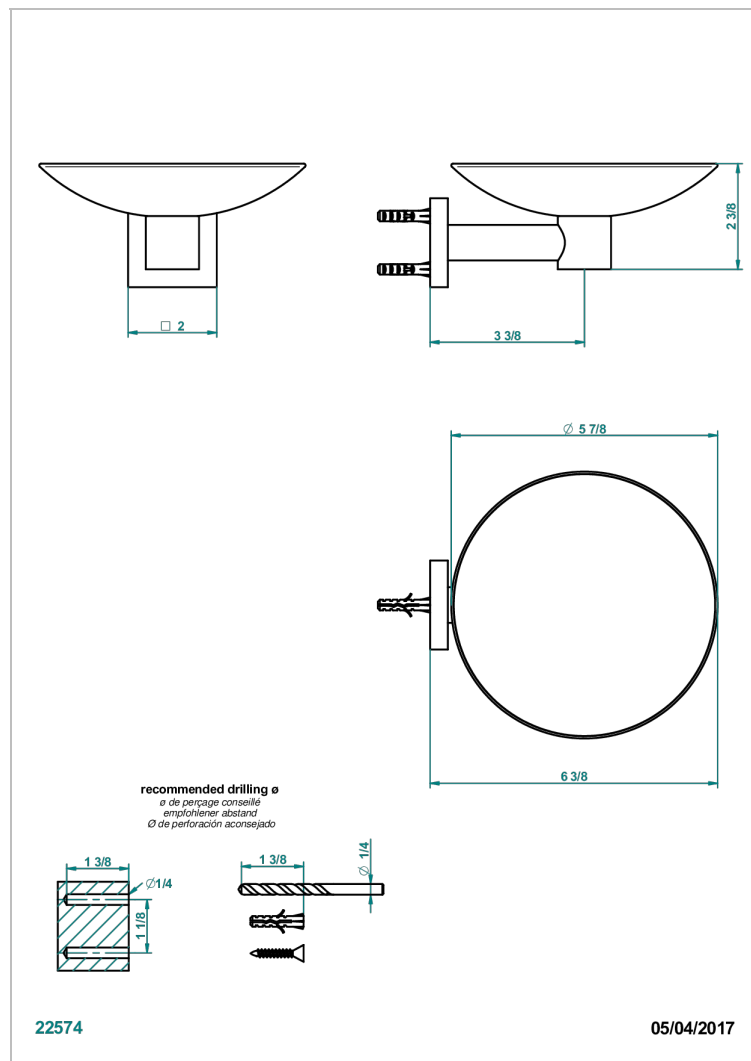

PROFIL LALIQUE CLEAR CRYSTAL WITH LEVER HANDLES

A6H-546GM

Soap dish, wall mounted, 6" diameter

CHARACTERISTIC

- Profil Lalique Clear crystal with lever handles
- Soap dish, wall mounted, 6" diameter

AVAILABLE FINITIONS