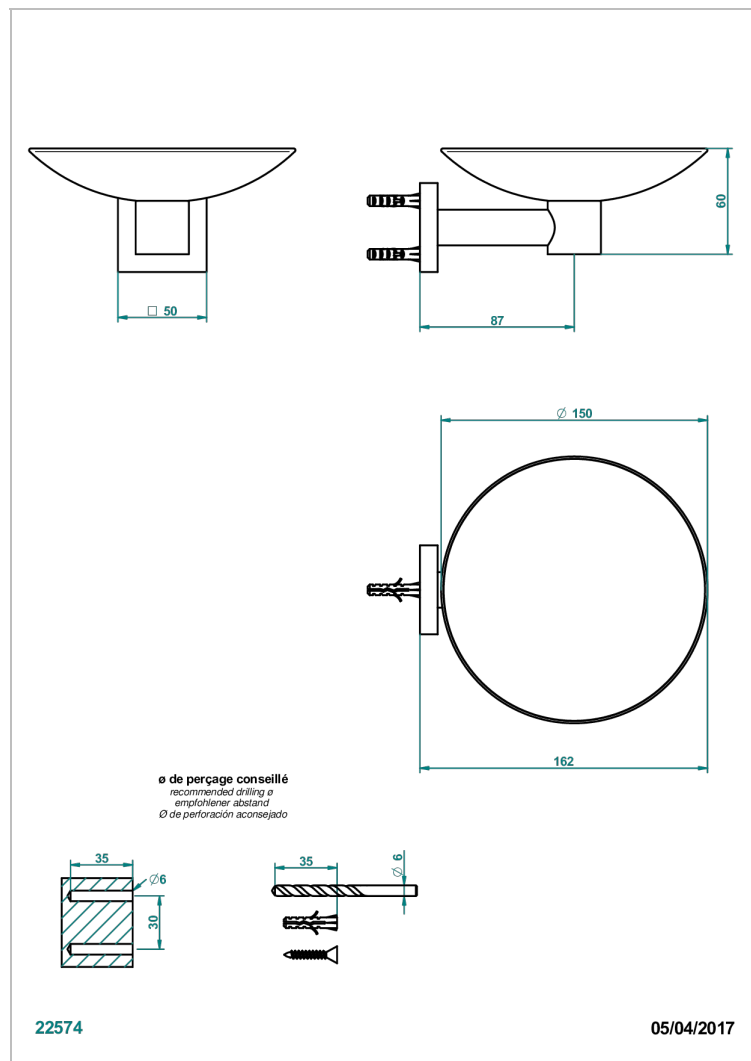

# PROFIL LALIQUE CLEAR CRYSTAL

A6G-546GM

Soap dish, wall mounted, 6" diameter

## CHARACTERISTIC

- Profil Lalique Clear crystal
- Soap dish, wall mounted, 6" diameter