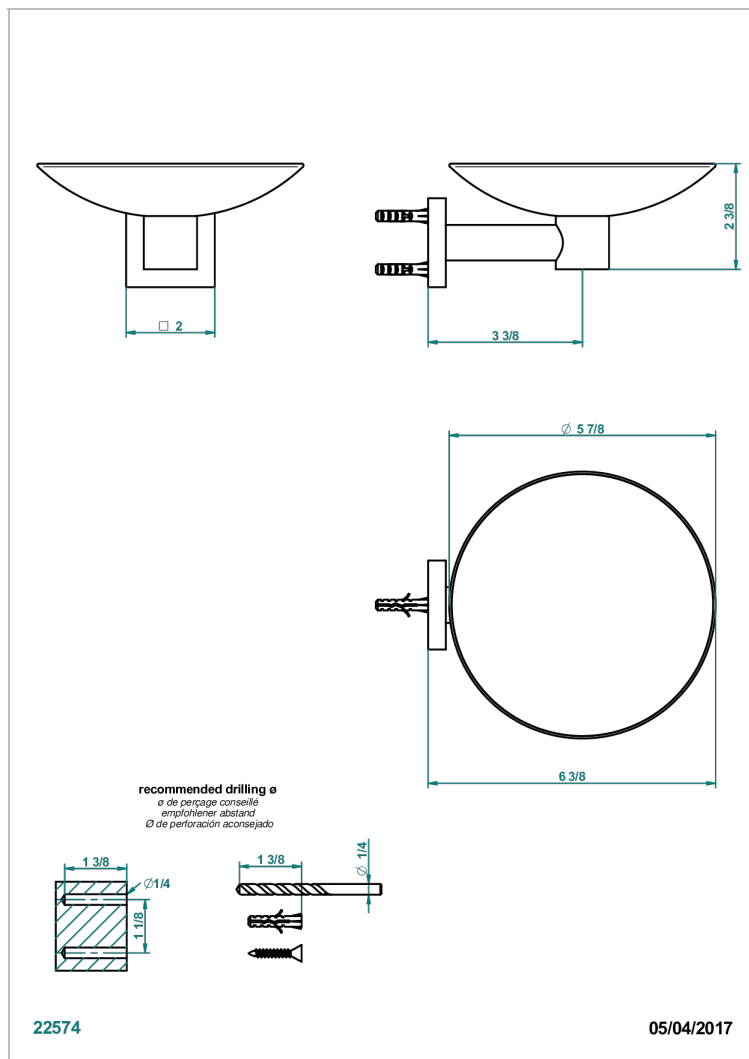

# PROFIL LALIQUE CLEAR CRYSTAL

A6G-546GM

Soap dish, wall mounted, 6" diameter

THG<sup>®</sup>  
PARIS

## CHARACTERISTIC

- Profil Lalique Clear crystal
- Soap dish, wall mounted, 6" diameter