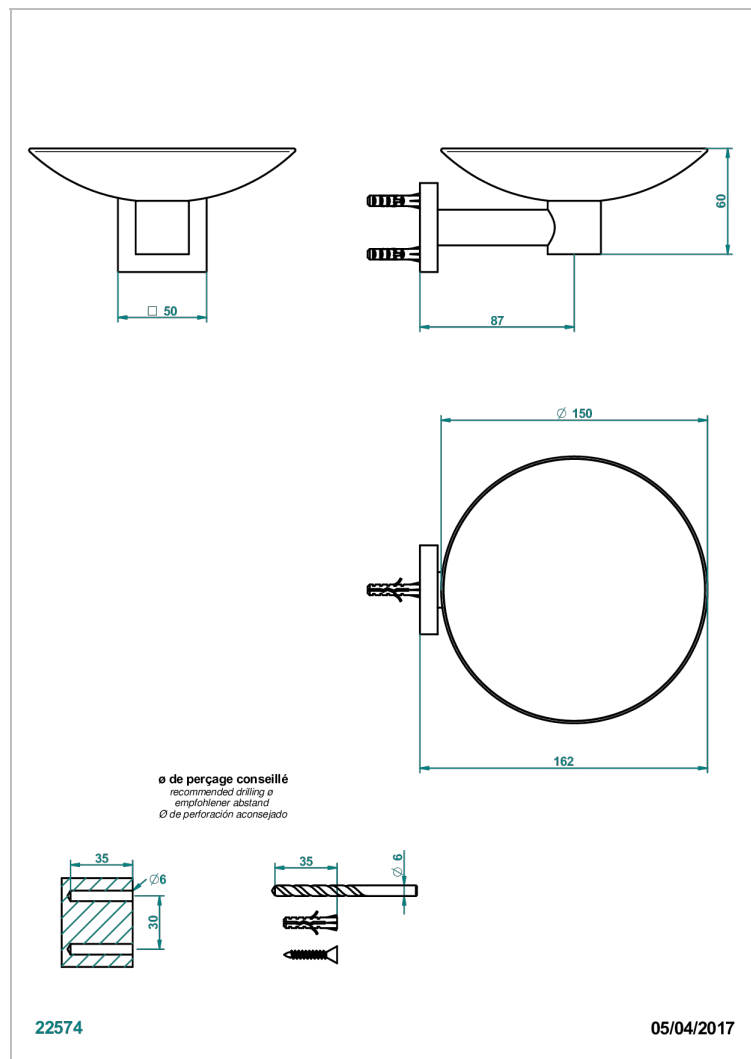

# PROFIL METAL WITH LEVER HANDLES

A6B-546GM

Soap dish, wall mounted, 6" diameter

## CHARACTERISTIC

- Profil Metal with lever handles
- Soap dish, wall mounted, 6" diameter