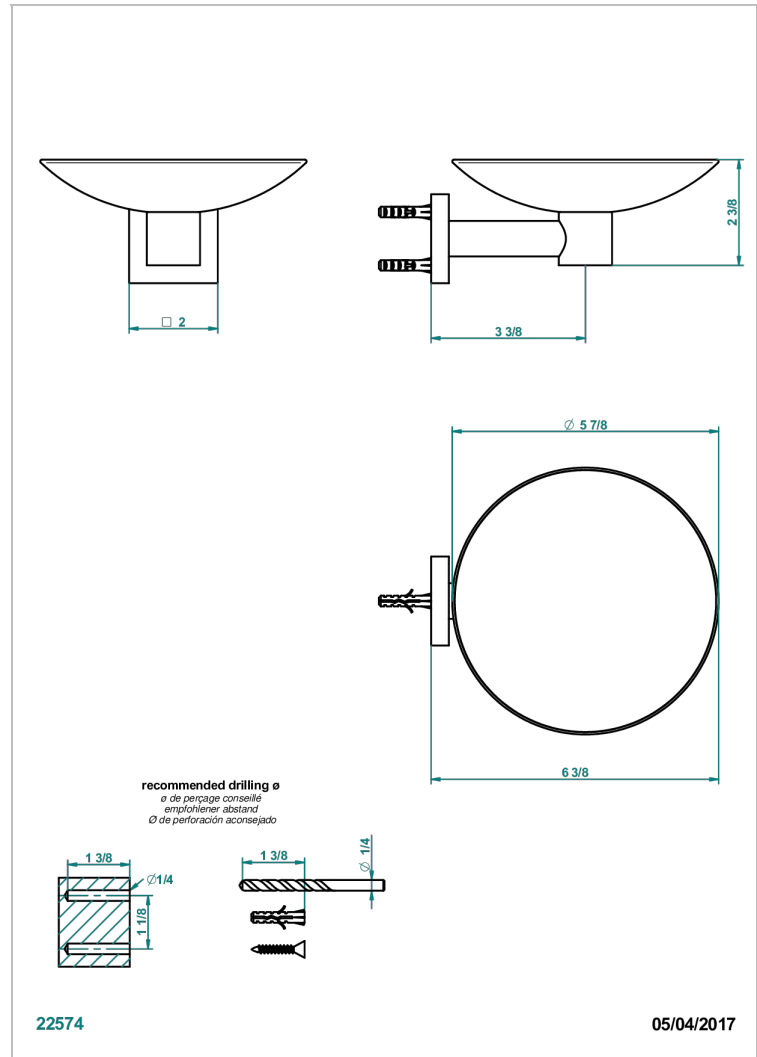

PROFIL METAL WITH LEVER HANDLES

A6B-546GM

Soap dish, wall mounted, 6" diameter

THG[®]
PARIS

CHARACTERISTIC

- Profil Metal with lever handles
- Soap dish, wall mounted, 6" diameter

AVAILABLE FINITIONS

Black ceram - D30
Blush PVD - H62
Brass color PVD - H49
Brown bronze color PVD - F33
Chrome polished - A02
Chrome polished / gold polished - G02