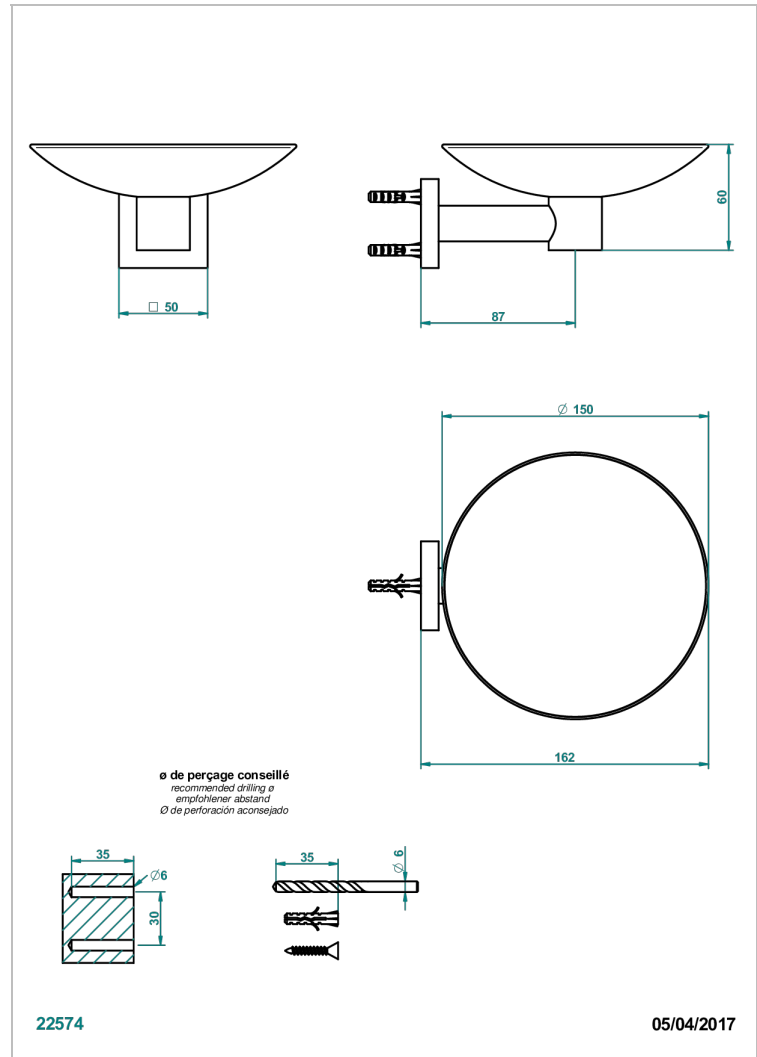

PROFIL METAL WITH LEVER

A6B-546GM

Wall mounted soap dish, \varnothing 150 mm

THG[®]
PARIS

22574

05/04/2017

CHARACTERISTIC

- Profil Metal with lever
- Wall mounted soap dish, \varnothing 150 mm