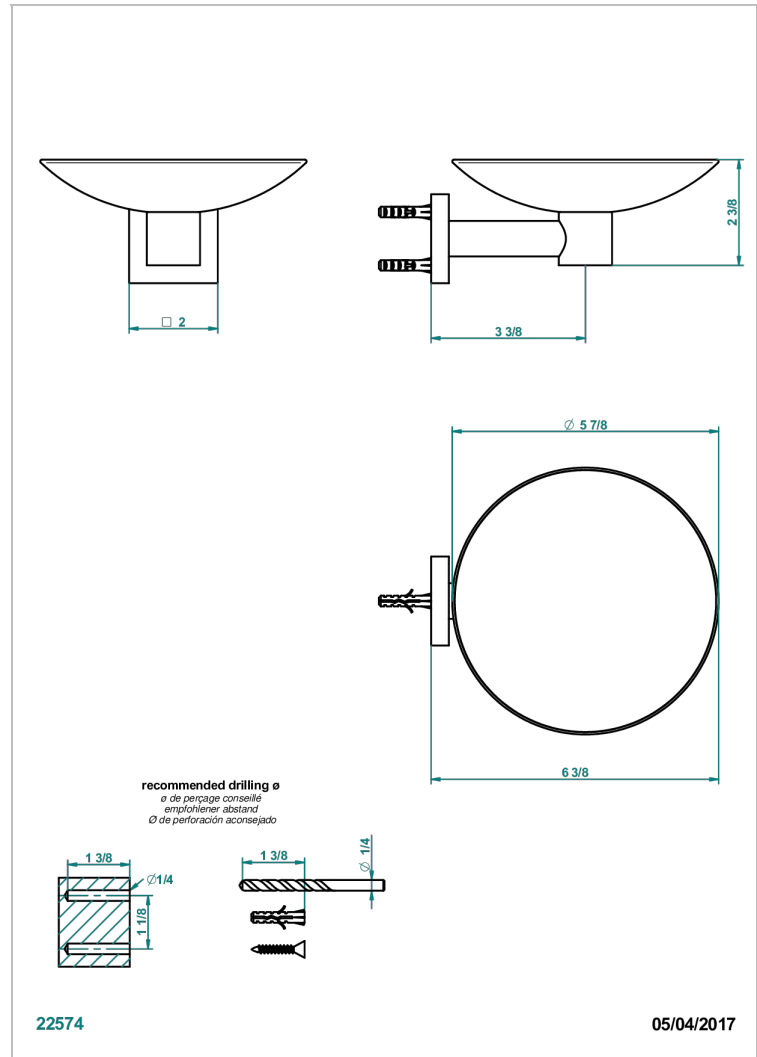

PROFIL METAL WITH LEVER

A6B-546GM

Wall mounted soap dish, \varnothing 150 mm

THG[®]
PARIS

CHARACTERISTIC

- Profil Metal with lever
- Wall mounted soap dish, \varnothing 150 mm

AVAILABLE FINITIONS

Antique nickel - H28
Black ceram - D30
Blush PVD - H62
Brass color PVD - H49
Brown bronze color PVD - F33
Gold color PVD - H52