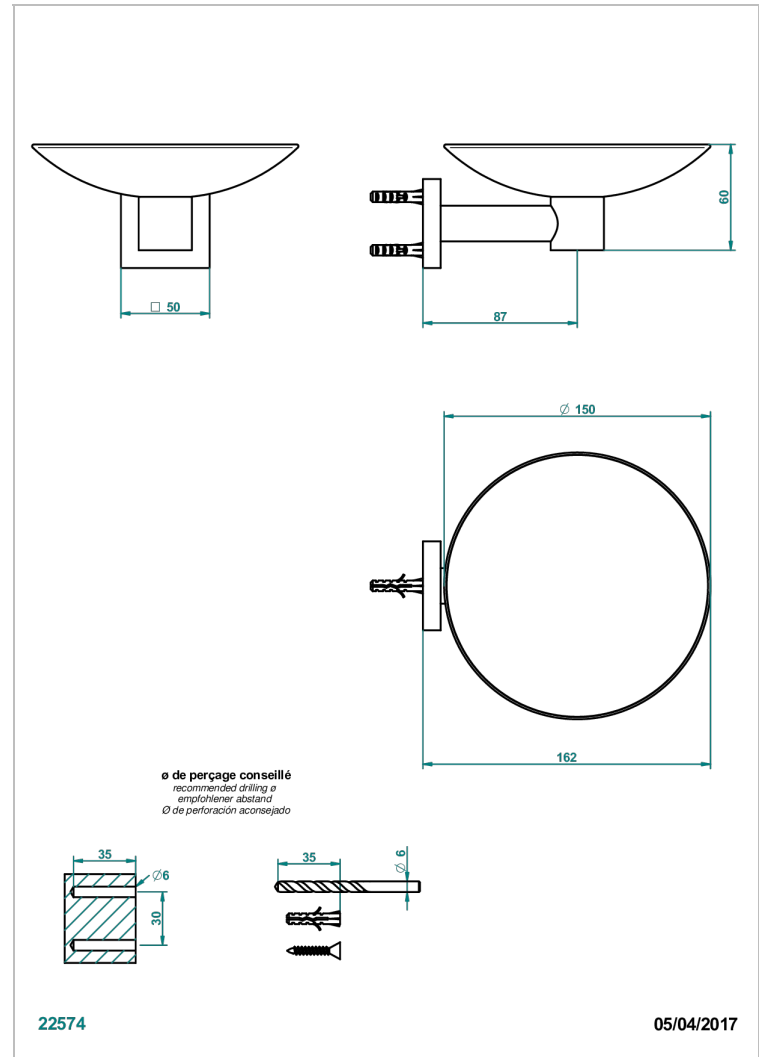

PROFIL METAL

A6A-546GM

Soap dish, wall mounted, 6" diameter

THG[®]
PARIS

22574

05/04/2017

CHARACTERISTIC

- Profil Metal
- Soap dish, wall mounted, 6" diameter