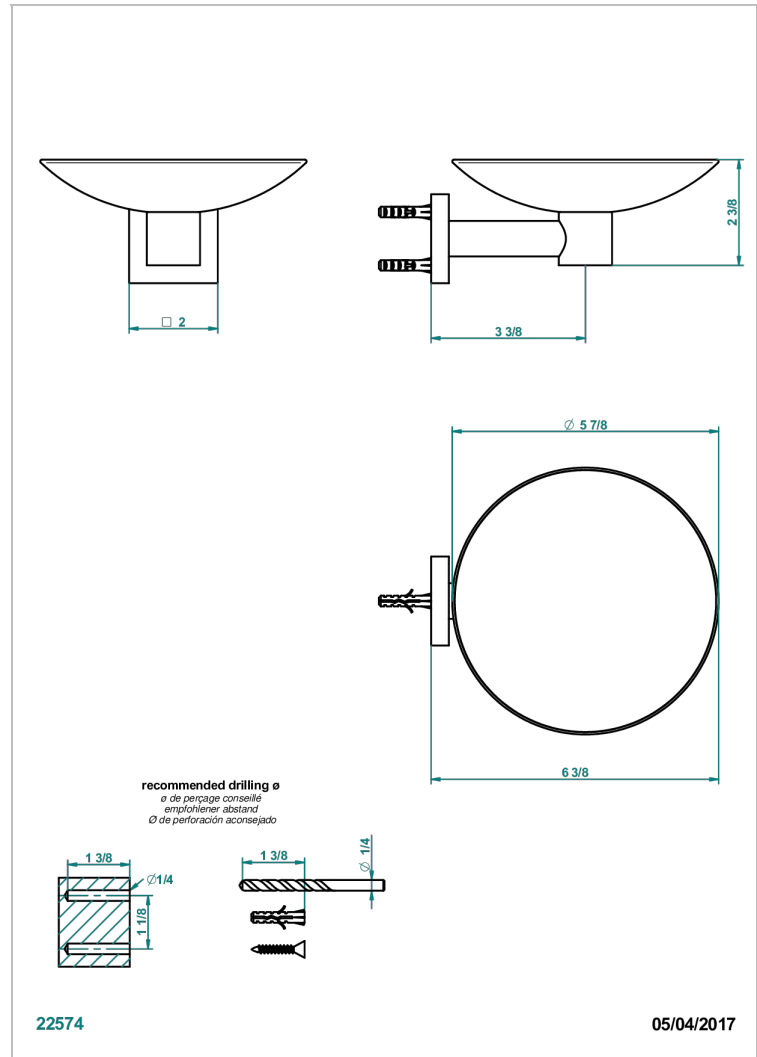

PROFIL METAL

A6A-546GM

Soap dish, wall mounted, 6" diameter

THG[®]
PARIS

CHARACTERISTIC

- Profil Metal
- Soap dish, wall mounted, 6" diameter

AVAILABLE FINITIONS

Black ceram - D30
Blush PVD - H62
Brass color PVD - H49
Brown bronze color PVD - F33
Chrome polished - A02
Chrome polished / gold polished - G02